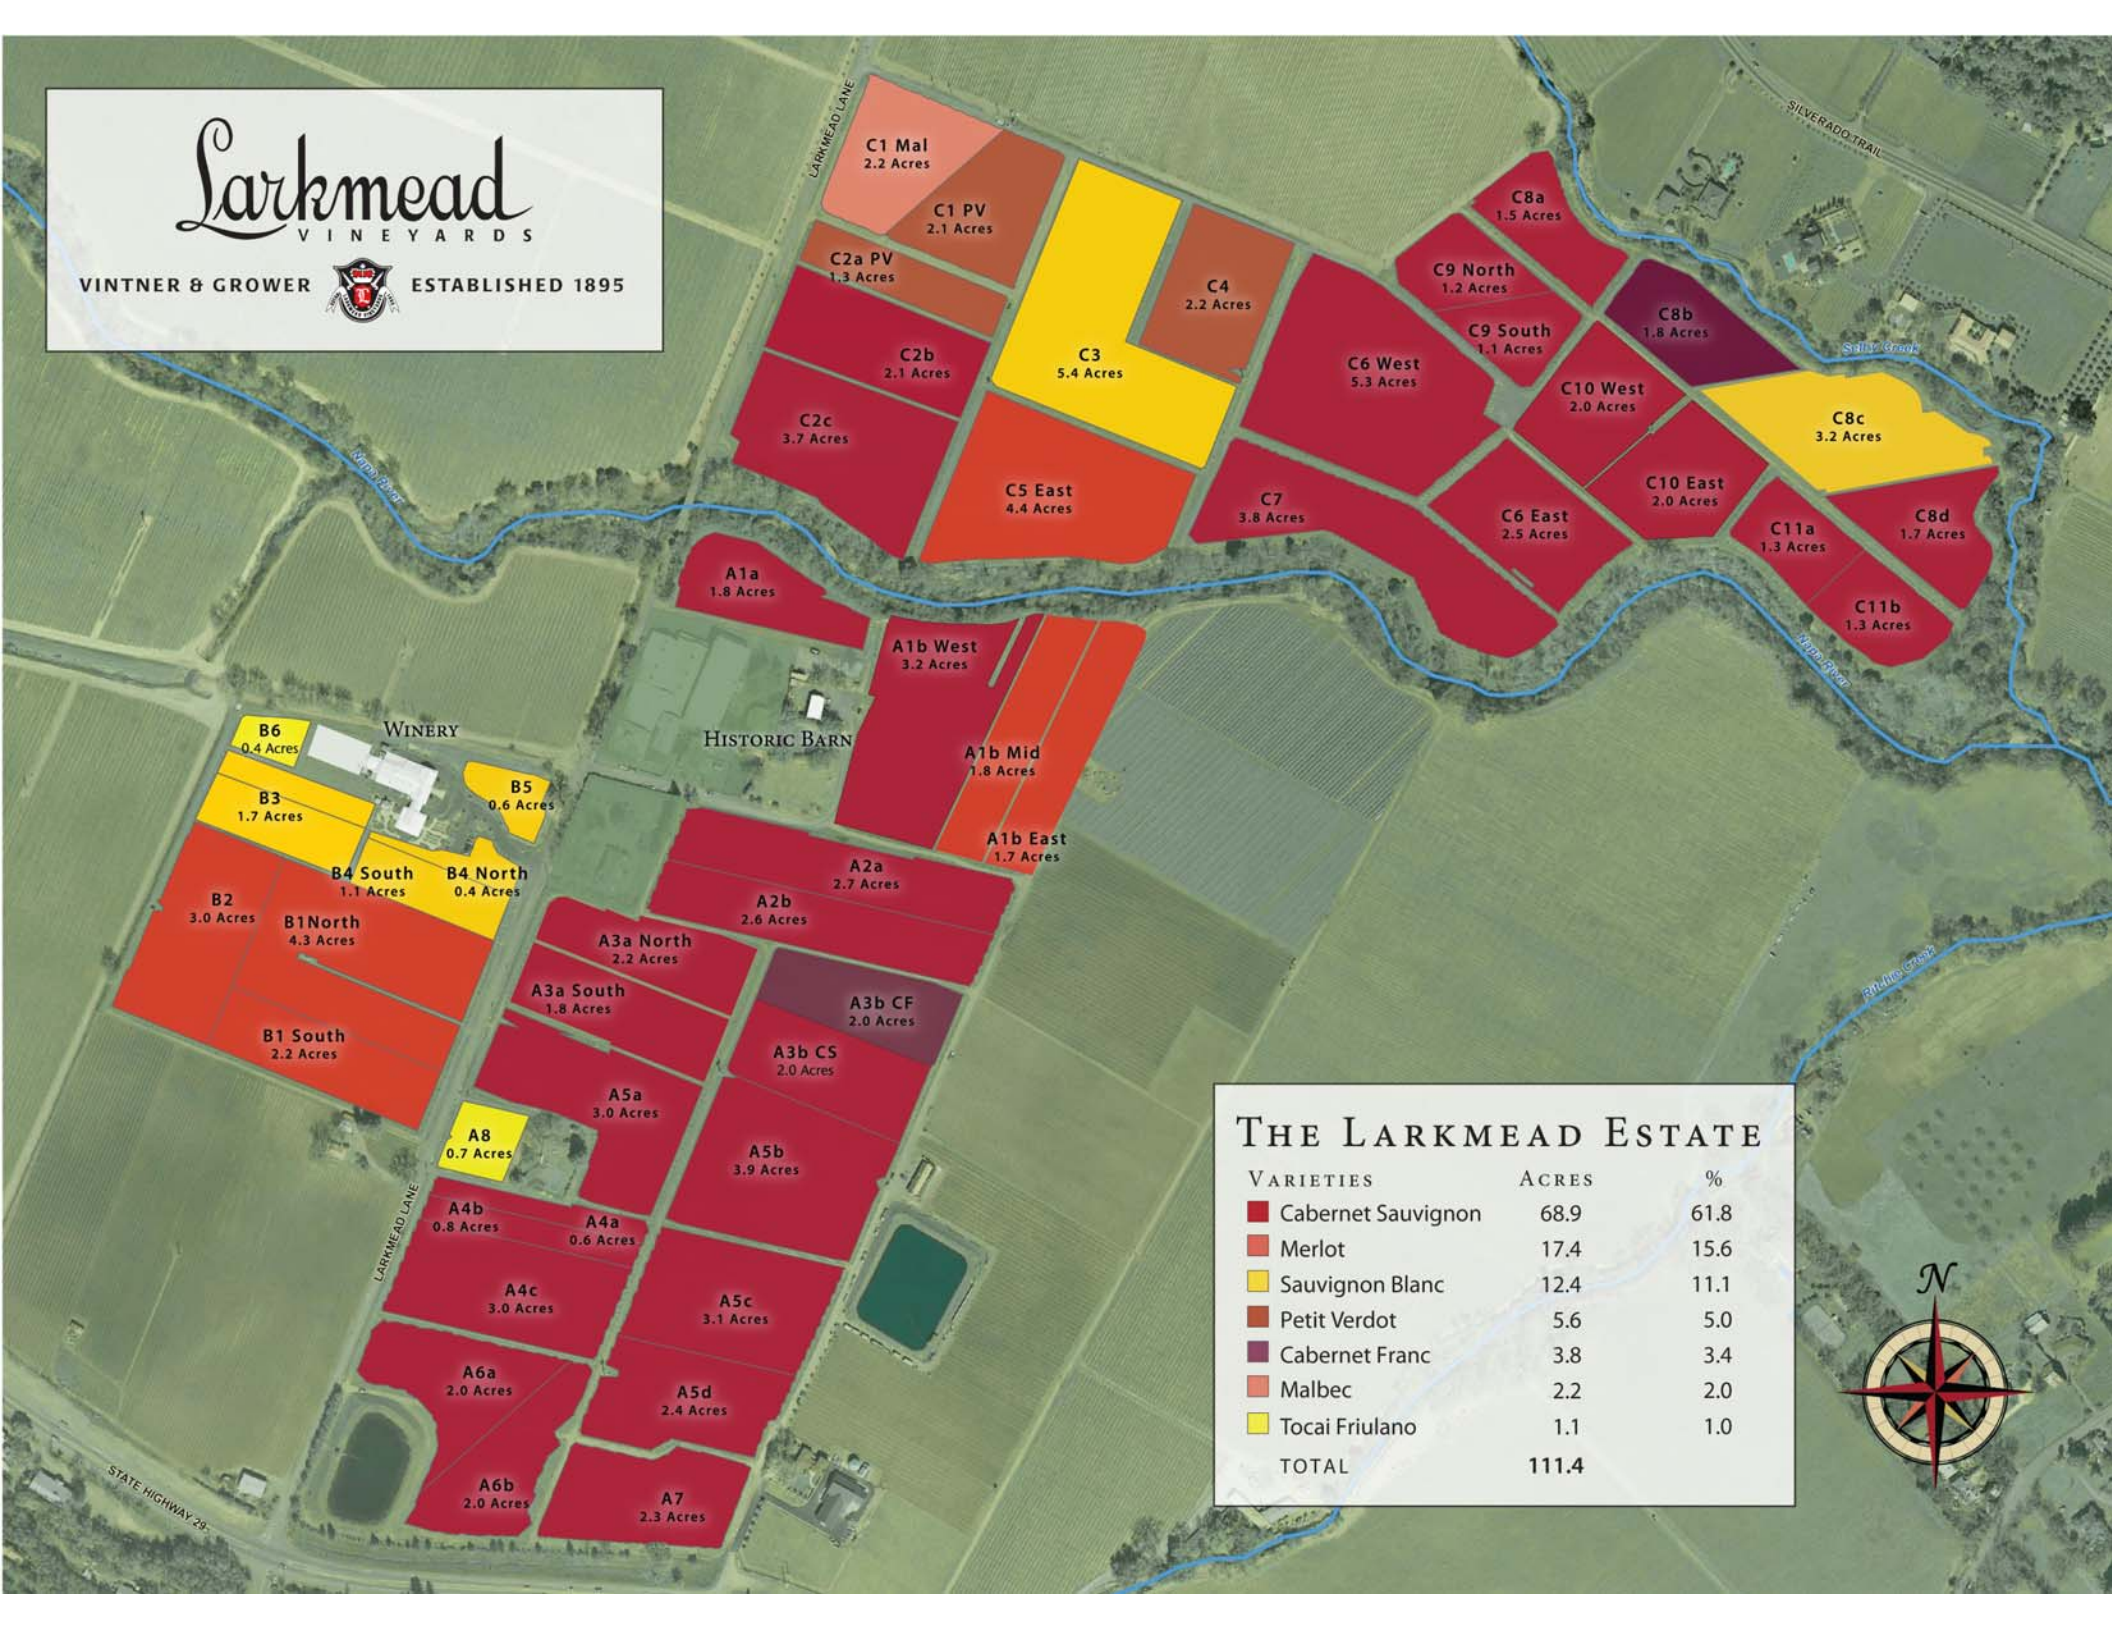

# Larkmead

VINEYARDS

VINTNER & GROWER

ESTABLISHED 1895

### THE LARKMEAD ESTATE

VARIETIES	ACRES	%
Cabernet Sauvignon	68.9	61.8
Merlot	17.4	15.6
Sauvignon Blanc	12.4	11.1
Petit Verdot	5.6	5.0
Cabernet Franc	3.8	3.4
Malbec	2.2	2.0
Tocai Friulano	1.1	1.0
<b>TOTAL</b>	<b>111.4</b>	