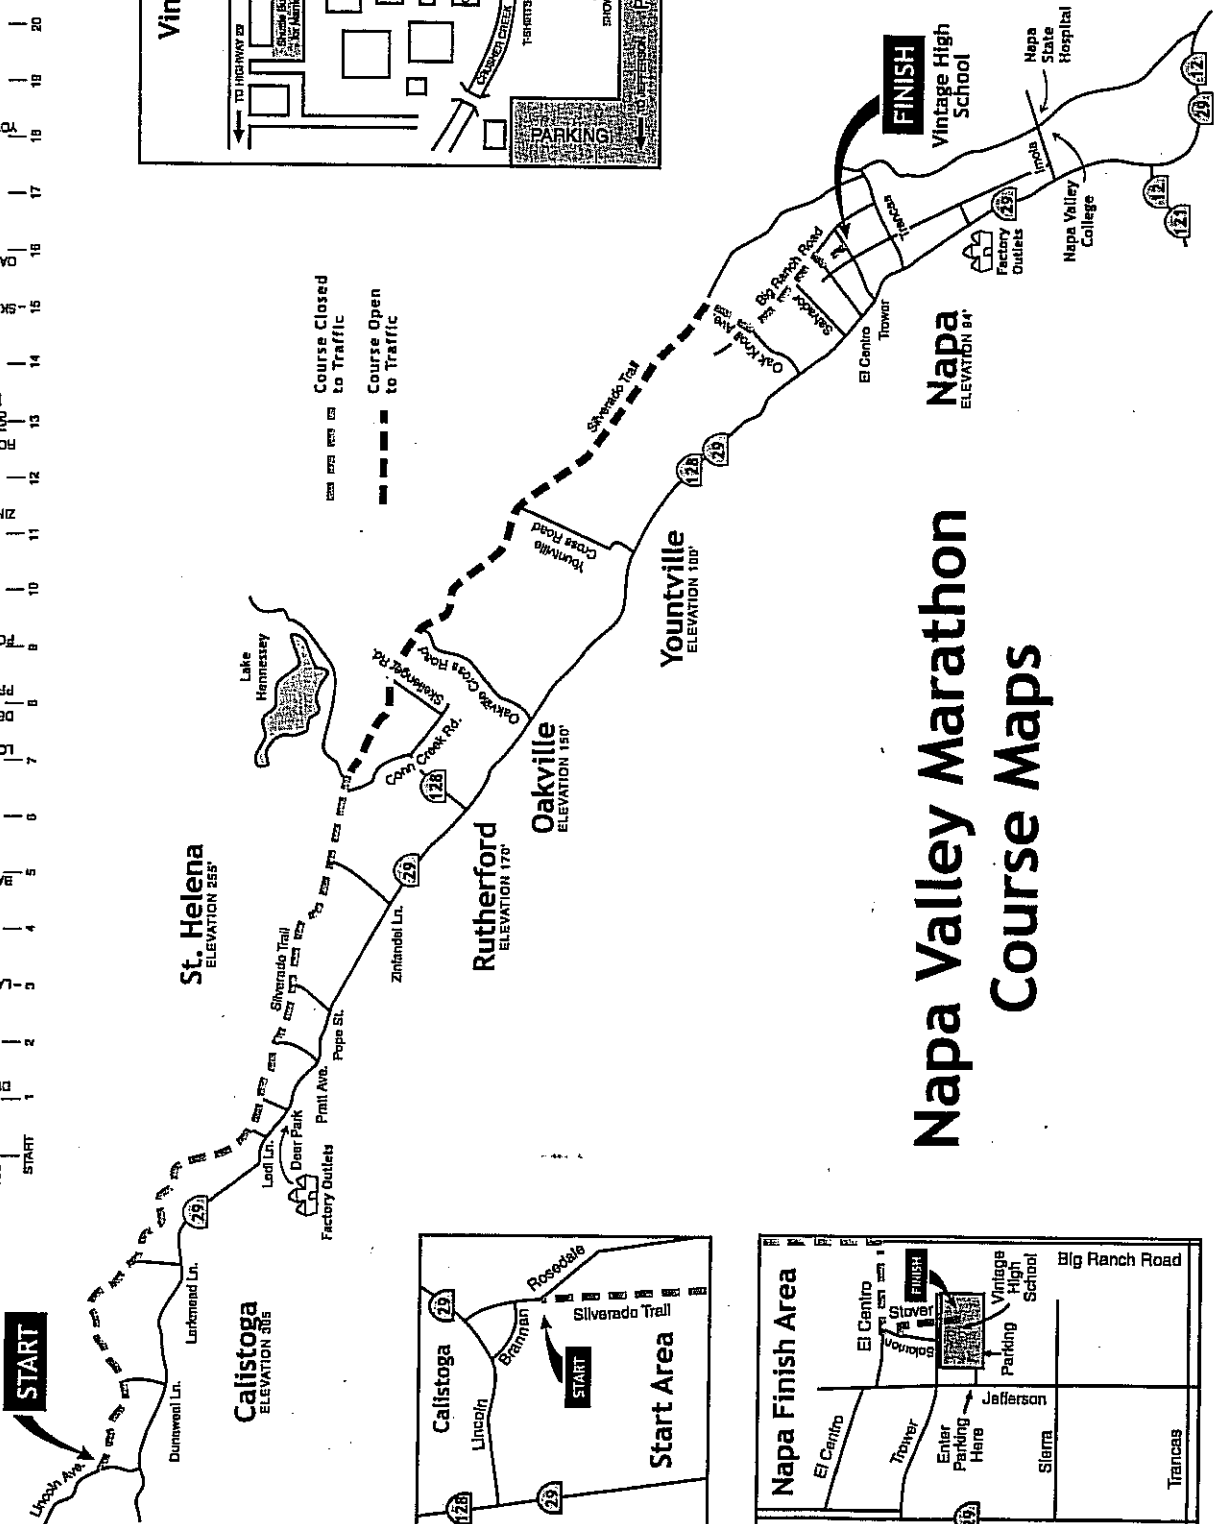

Course Profile

Napa Valley Marathon Course Maps

Napa
ELEVATION 84'

Rutherford
ELEVATION 170'

Oakville
ELEVATION 150'

Yountville
ELEVATION 100'

St. Helena
ELEVATION 255'

Calistoga
ELEVATION 305'

FINISH
Vintage High School

START