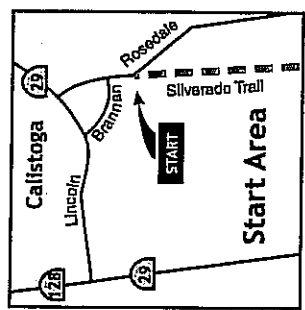

Course Profile

Napa Valley Marathon Course Maps

Napa
ELEVATION 84'

Rutherford
ELEVATION 170'

Oakville
ELEVATION 150'

Yountville
ELEVATION 100'

St. Helena
ELEVATION 255'

Calistoga
ELEVATION 305'