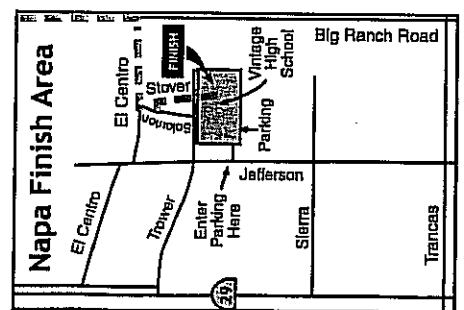

Course Profile

Napa Valley Marathon Course Maps

Napa
ELEVATION 84'

Rutherford
ELEVATION 170'

Oakville
ELEVATION 150'

Yountville
ELEVATION 100'

St. Helena
ELEVATION 255'

Calistoga
ELEVATION 305'