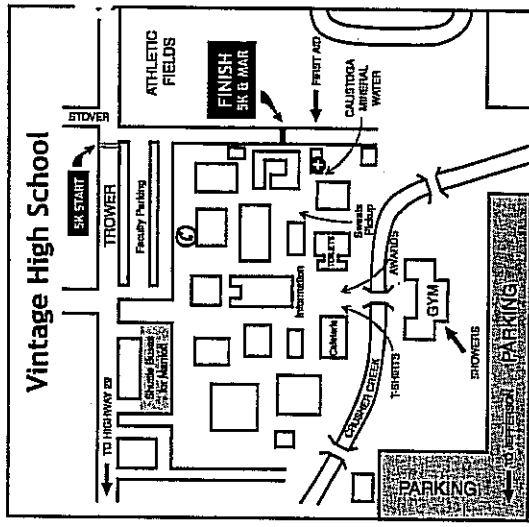

Course Profile

Napa Valley Marathon Course Maps

Napa
ELEVATION 84'

Rutherford
ELEVATION 170'

Oakville
ELEVATION 150'

Yountville
ELEVATION 100'

St. Helena
ELEVATION 255'

Calistoga
ELEVATION 305'

FINISH
Vintage High School

START