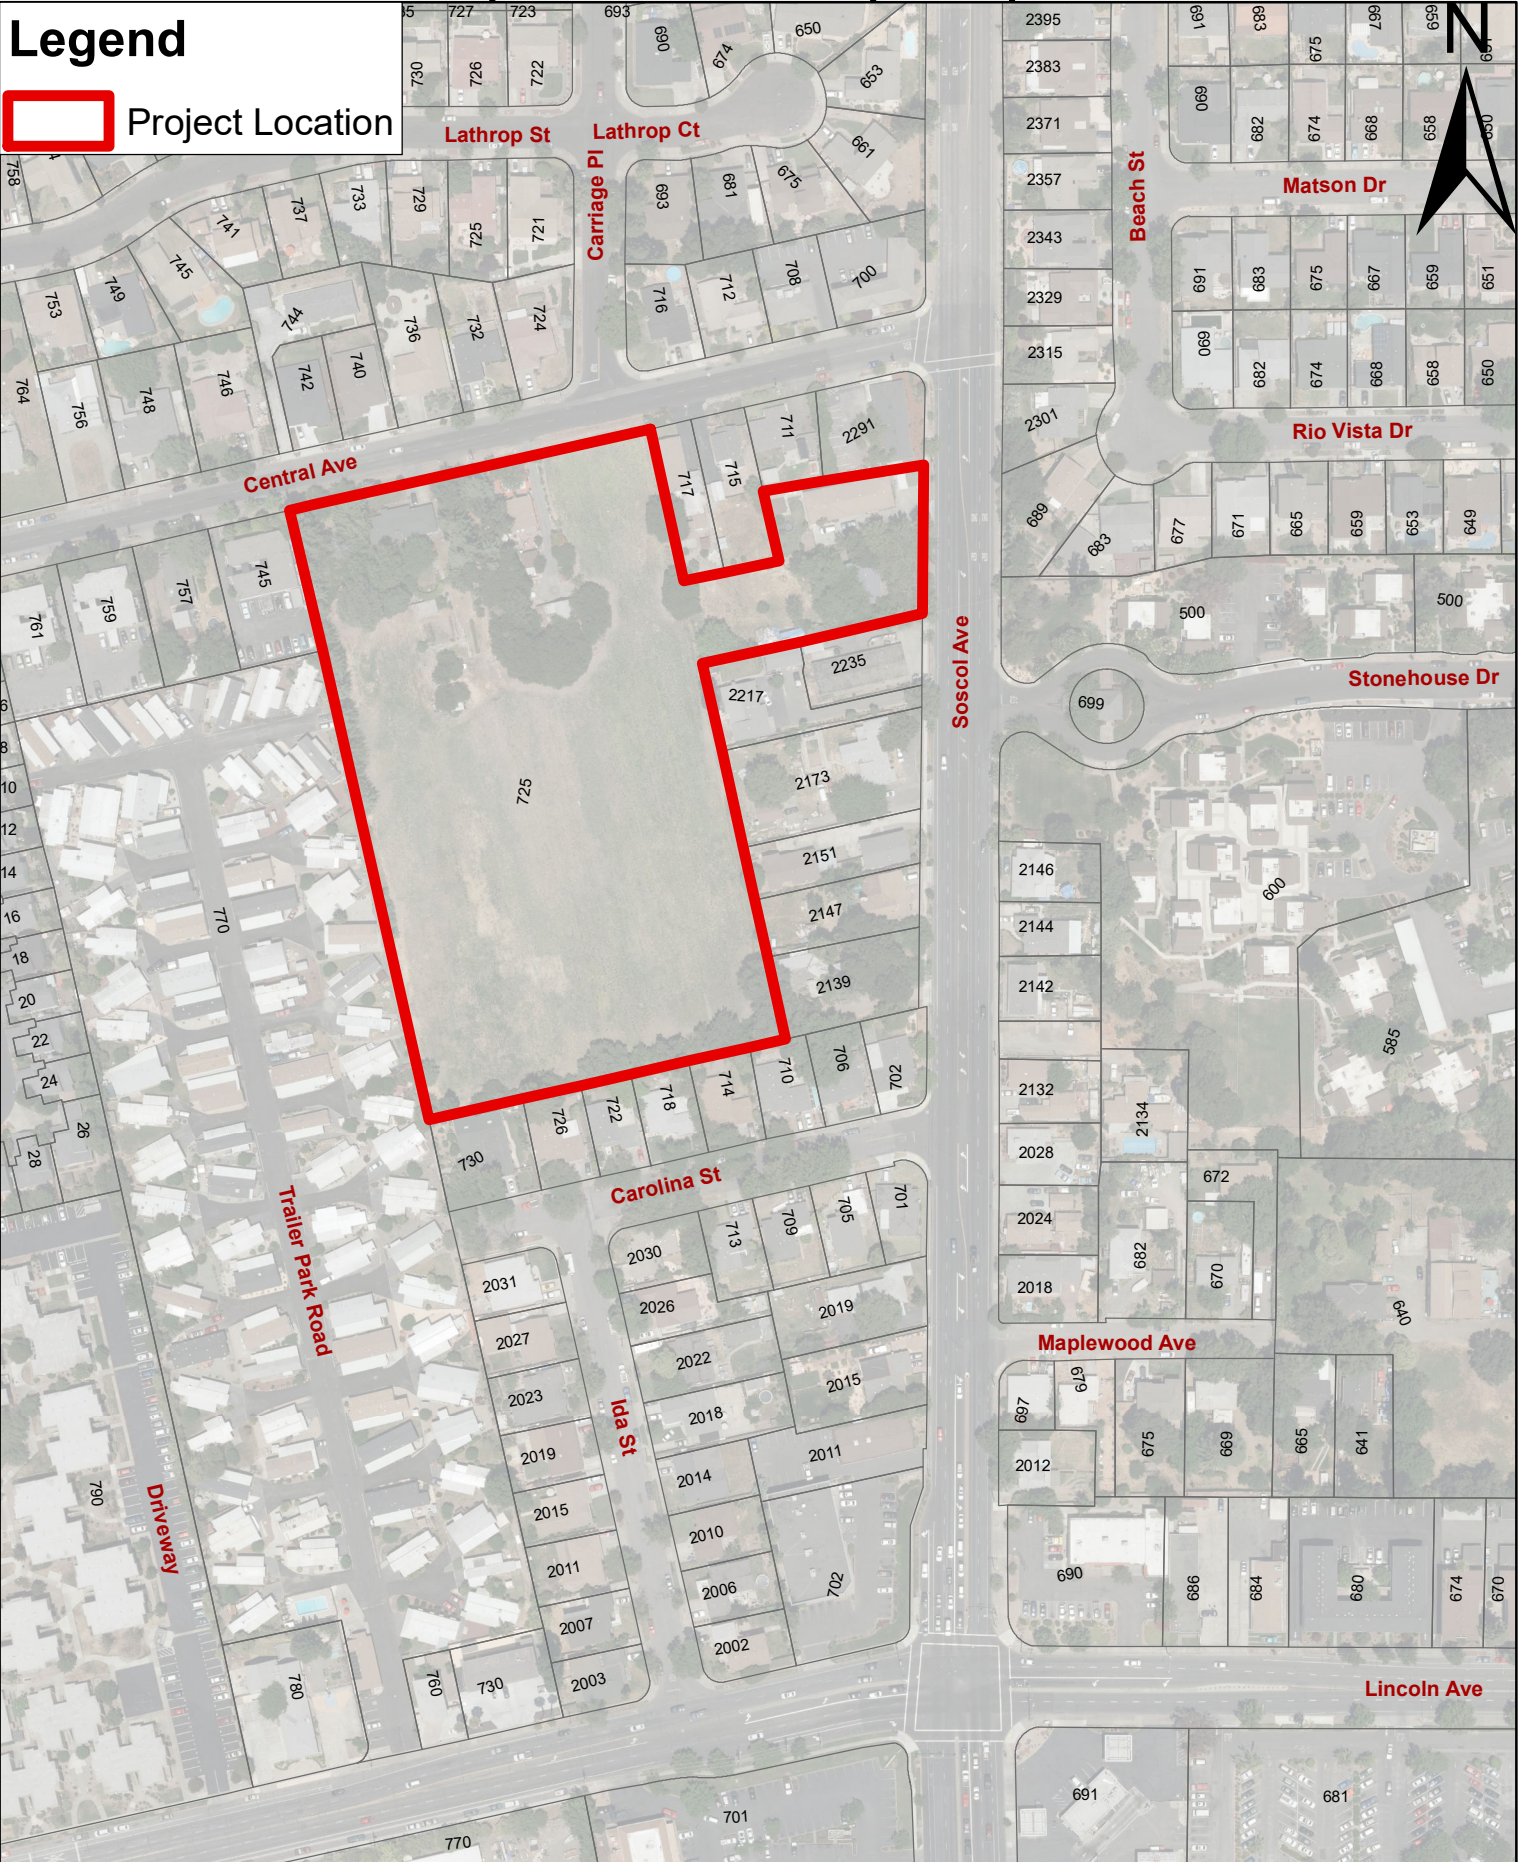

# Area Map - SoCo Napa Apartments

Key 0 100 200 400 Feet 1 inch = 200 feet

KO 5/21/21