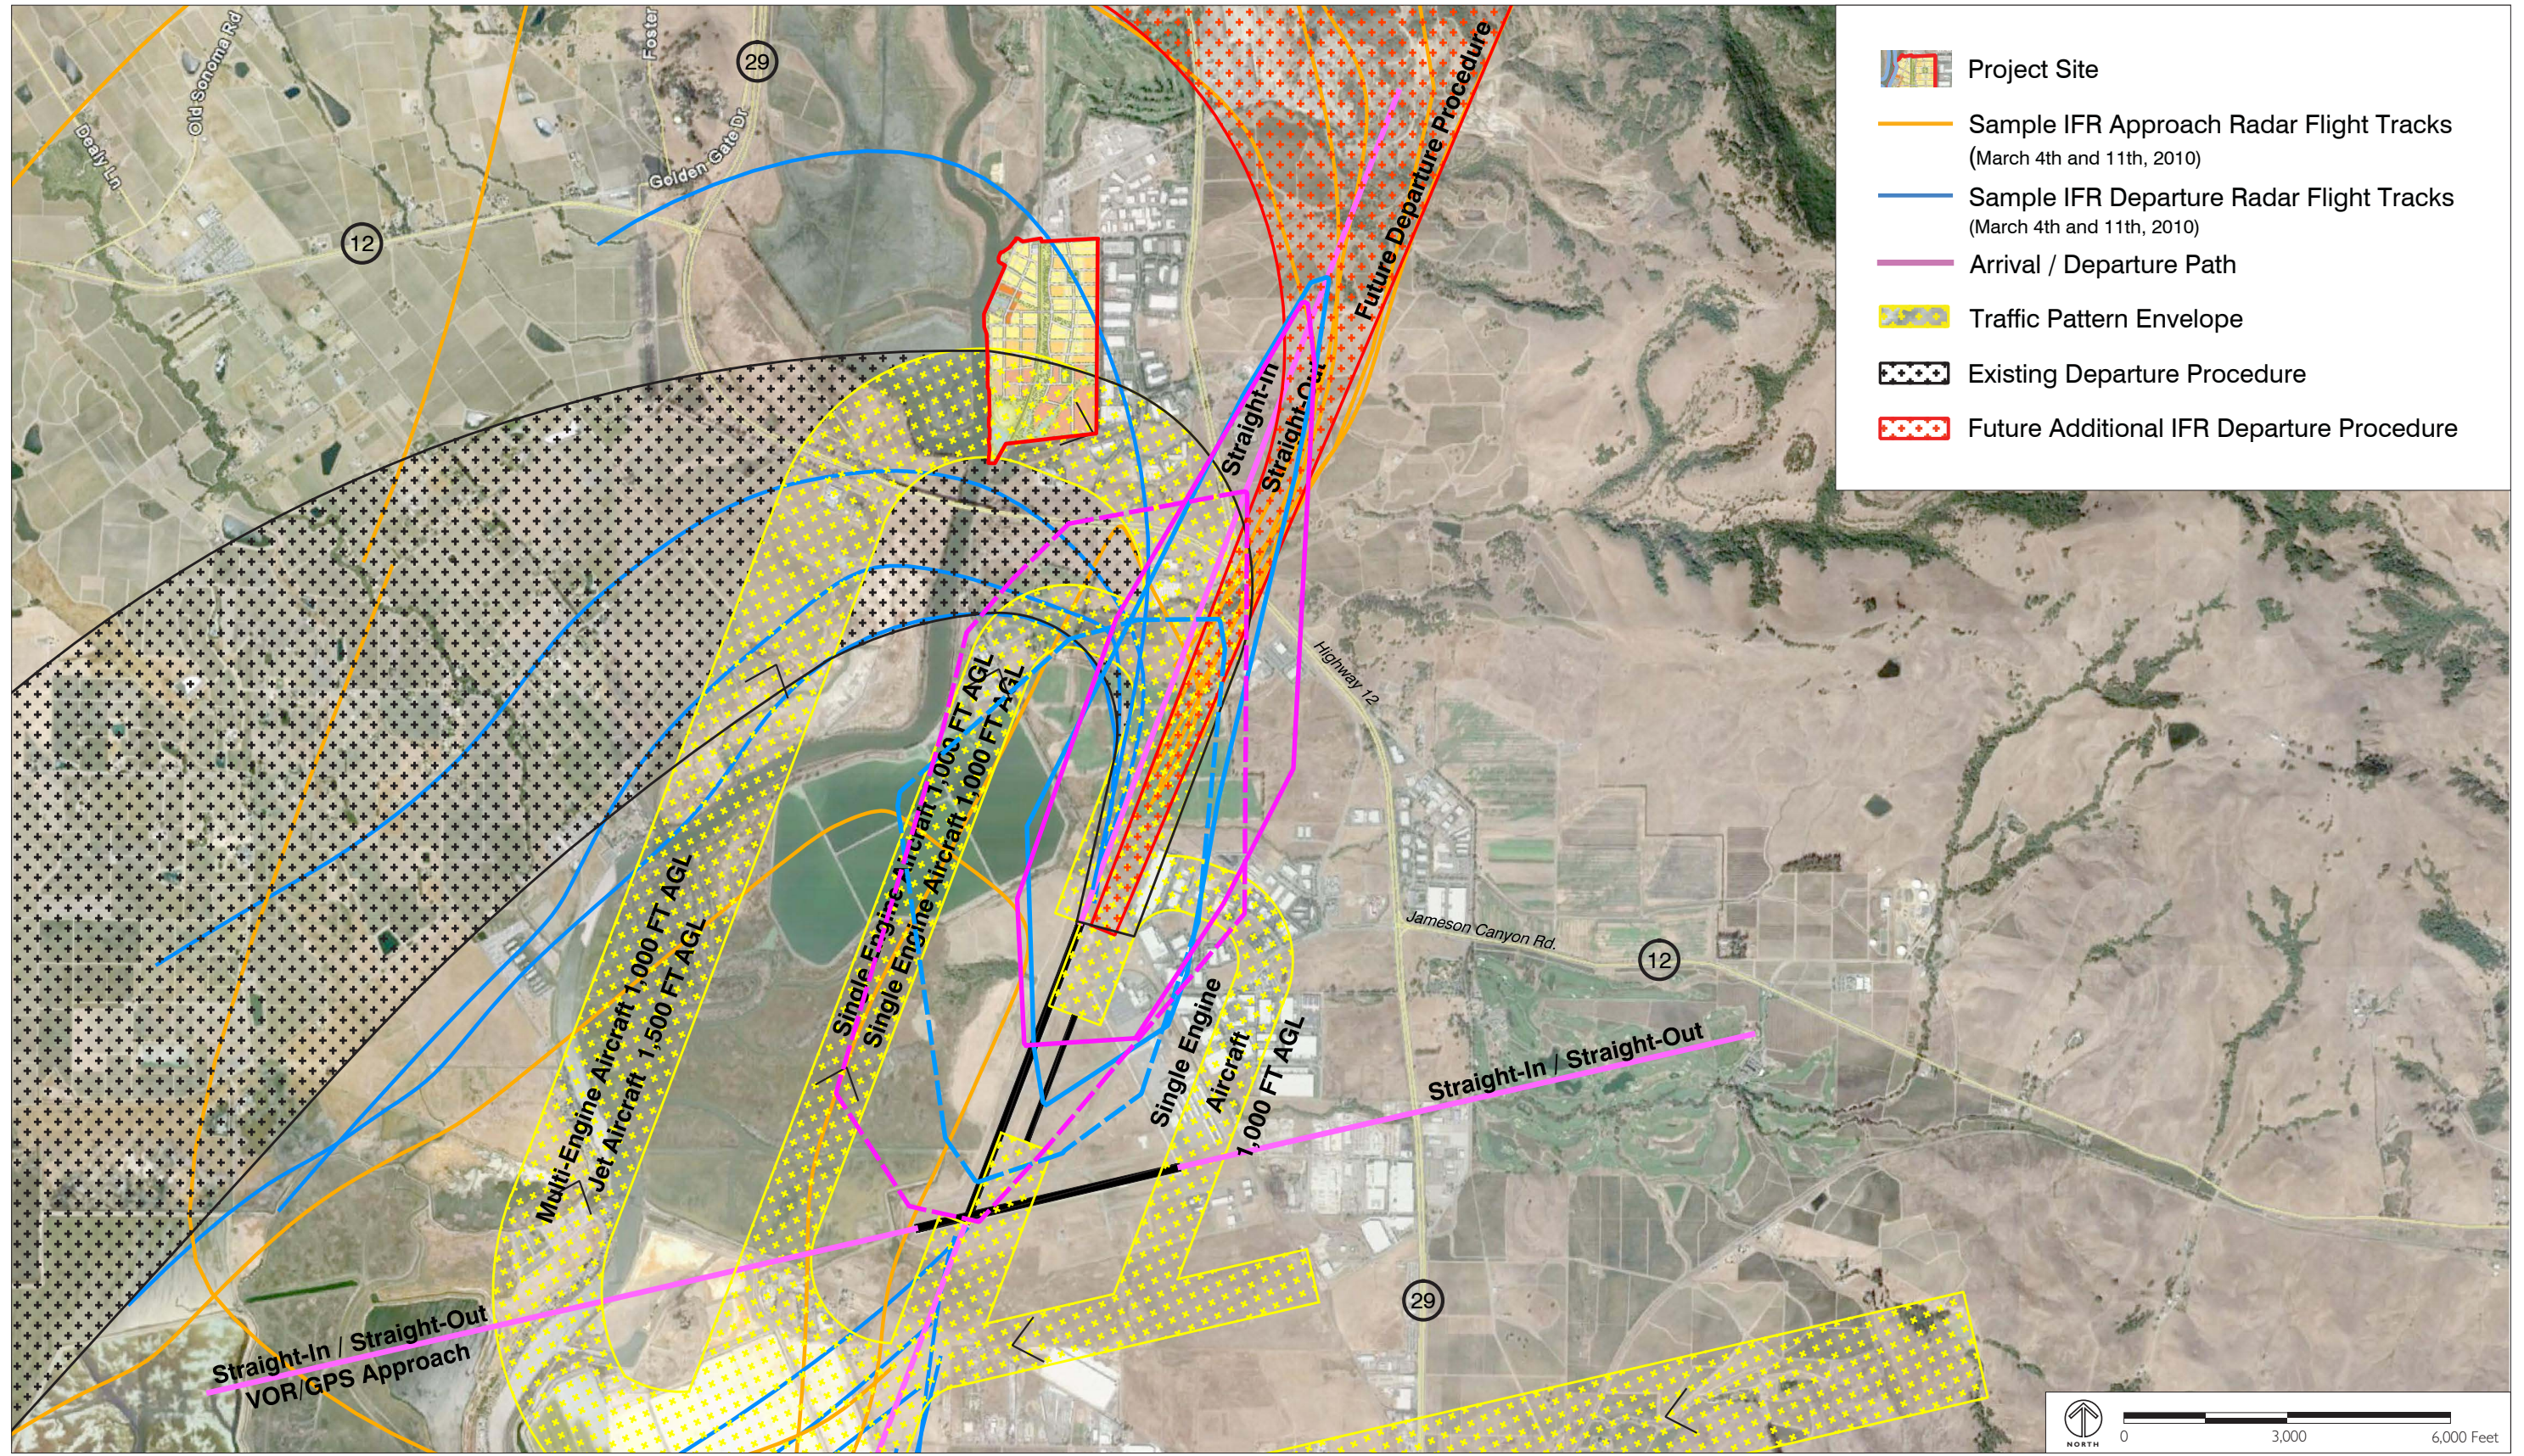

Horizontal Datum: NAD 83,
CA State Plane Coordinates,
Zone II, feet

Compatibility Plan

Napa County Airport

Disclaimer: This map was prepared for informational purposes only. No liability is assumed for the accuracy of the data delineated herein.

0 700 1,400 2,800'

Napa County Conservation Division - 02/2012

Source: Mead & Hunt

FIGURE LA10-1
 AIRCRAFT FLIGHT ROUTES NORTH OF NAPA COUNTY AIRPORT

Source: California Airport Land Use Planning Handbook (2002); Mead & Hunt

FIGURE LA10- 2
ACCIDENT RISK NORTH OF NAPA COUNTY AIRPORT