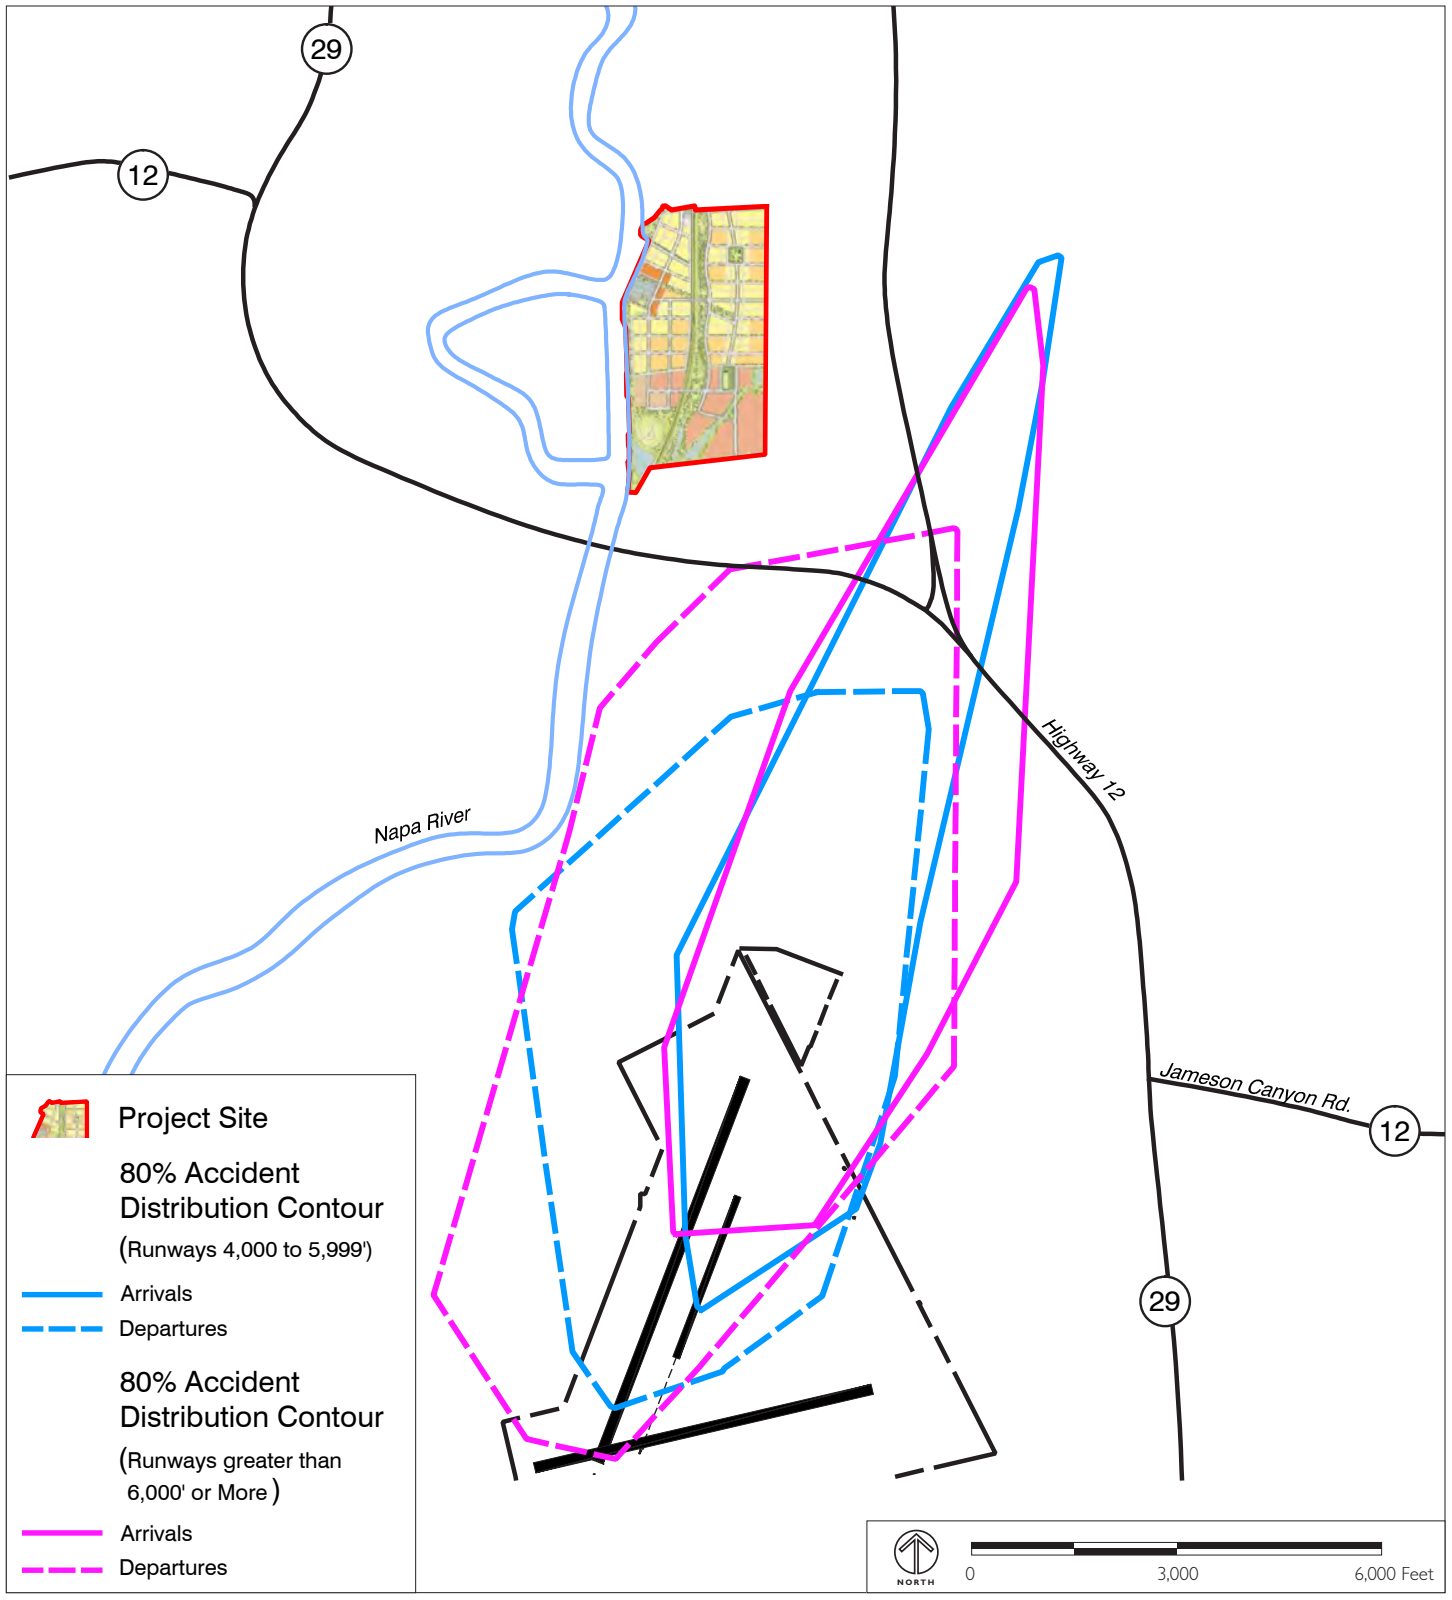

Horizontal Datum: NAD 83,
CA State Plane Coordinates,
Zone II, feet

Compatibility Plan

Napa County Airport

Disclaimer: This map was prepared for informational purposes only. No liability is assumed for the accuracy of the data delineated herein.

0 700 1,400 2,800'

Napa County Conservation Division - 02/2012

Source: Mead & Hunt

FIGURE LA10-1
 AIRCRAFT FLIGHT ROUTES NORTH OF NAPA COUNTY AIRPORT

Source: California Airport Land Use Planning Handbook (2002); Mead & Hunt

FIGURE LA10- 2
ACCIDENT RISK NORTH OF NAPA COUNTY AIRPORT