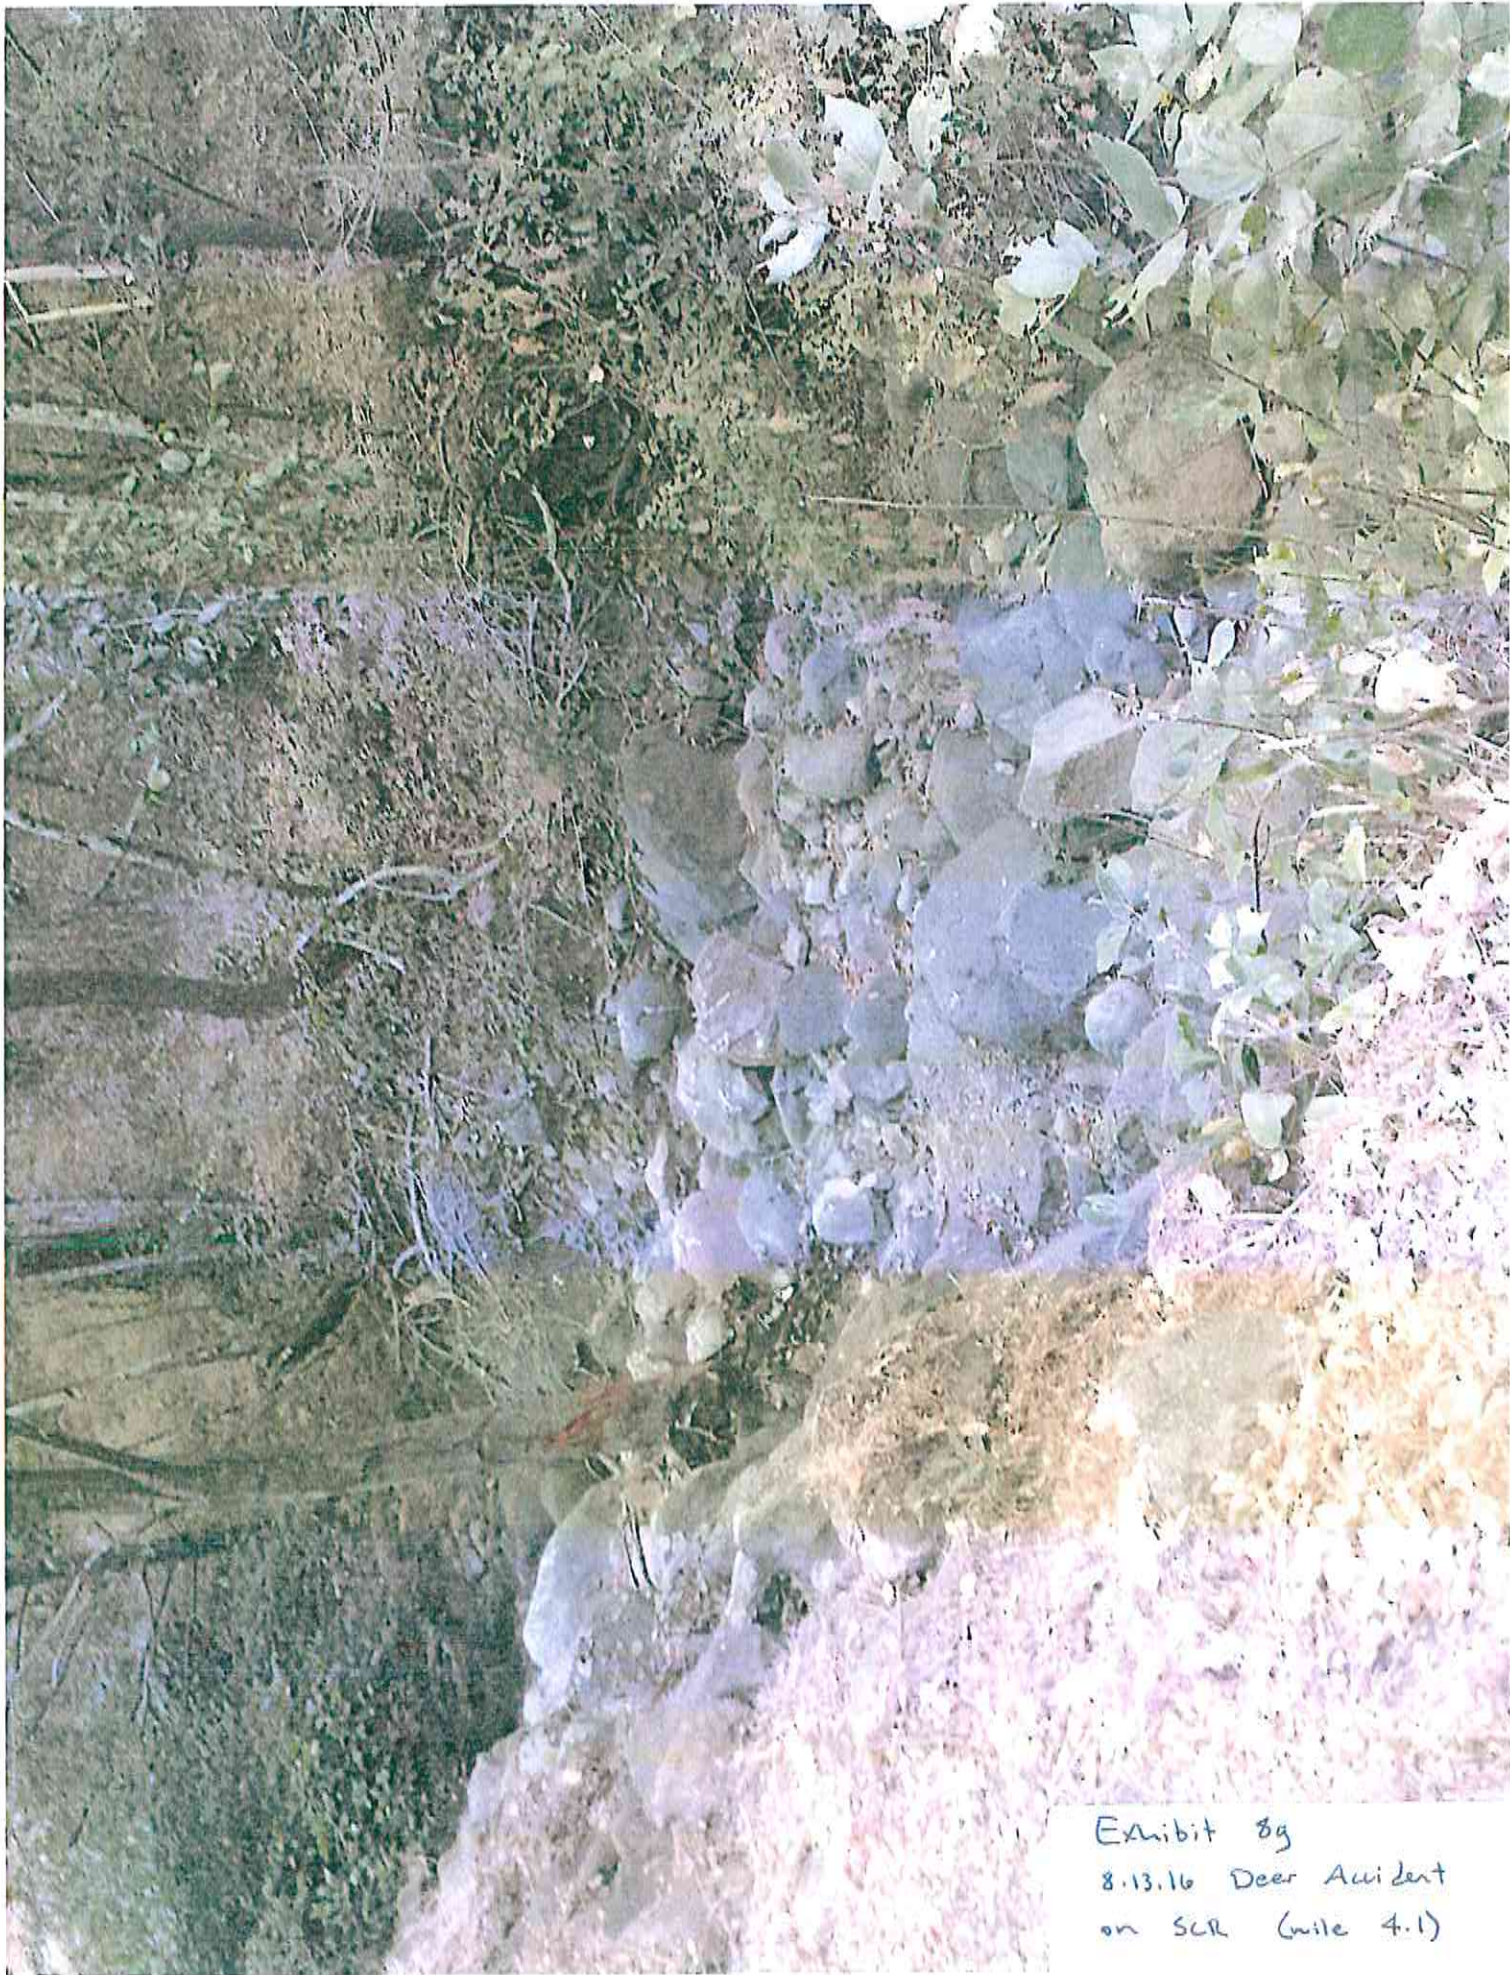

Exhibit 8g
8.13.16 Deer Accident
on SCR (mile 4.1)