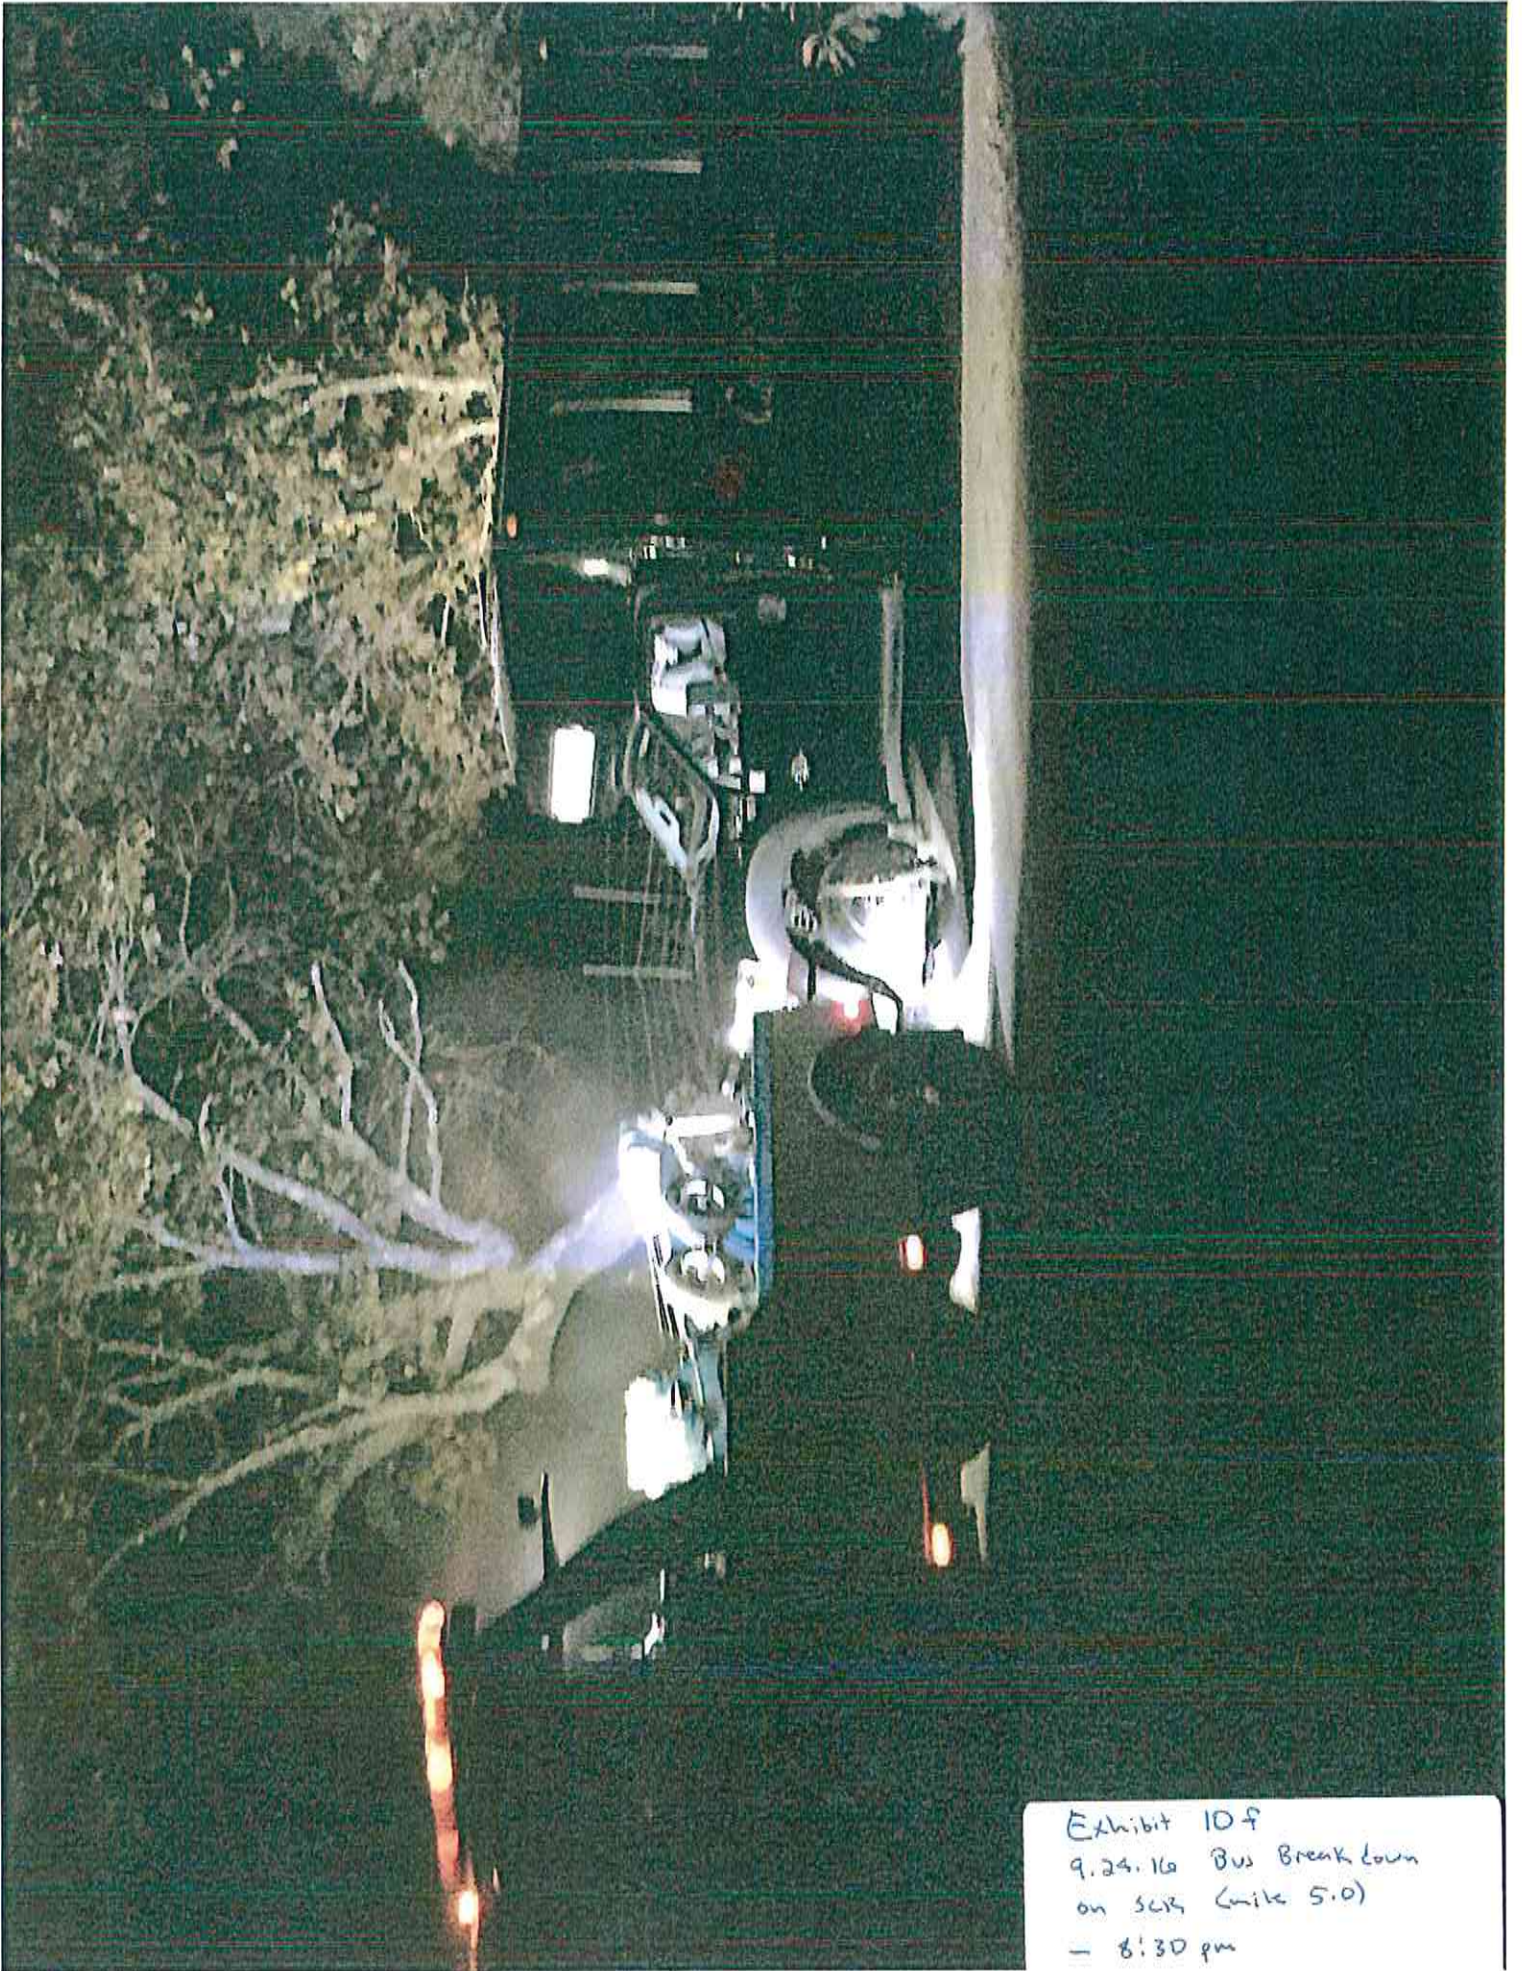

Exhibit 10f
9.24.16 Bus Break down
on SCR (mile 5.0)
- 8:30 pm