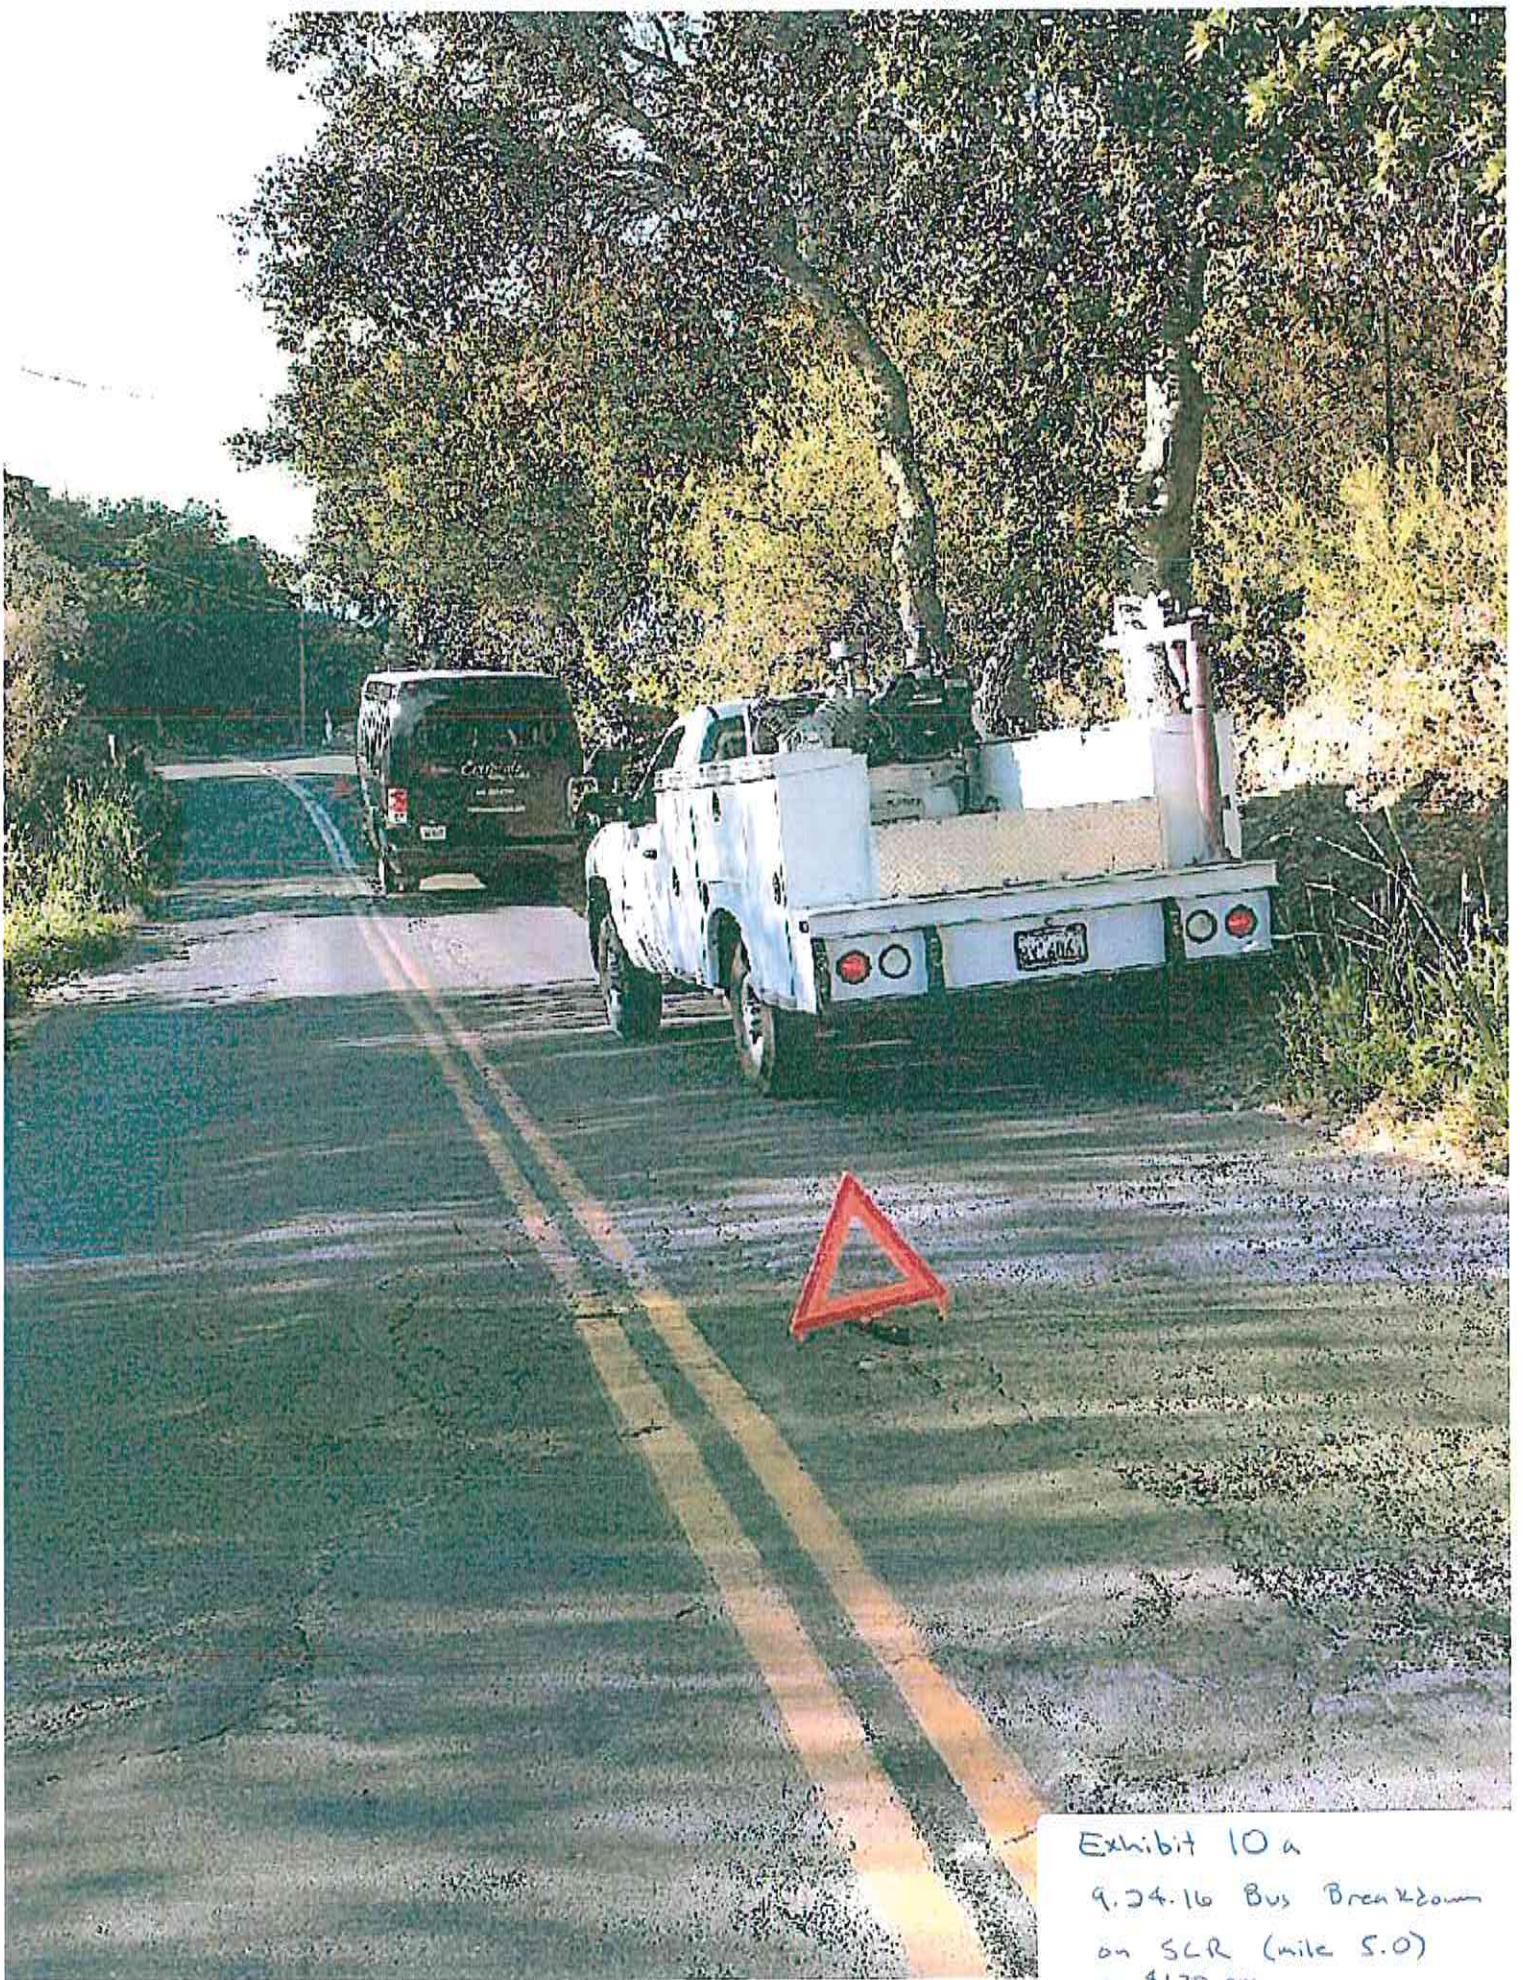

Imito
AUTO BODY INC. Since 1968

Get More Details

The fire, which was called in at about 9 a.m., was under control by 9:40 a.m. During the firefighting, Soda Canyon Road at Soda Springs Road was temporarily closed.

Exhibit 8h
8.13.16 Deer Accident
on SCR (mile 4.1)

EXHIBIT “9”

EXHIBIT “9”

EXHIBIT “9”

Video of Deer on
Soda Canyon Road, filmed
on October 8, 2016 at
approximately 5.8 mile mark

(Video file emailed to County
of Upton; also available on
youtube at:

<https://youtu.be/OW9gAf4zJsw>

EXHIBIT “10”

EXHIBIT “10”

EXHIBIT “10”

Exhibit 10 a
9.24.16 Bus Breakdown
on SCR (mile 5.0)
~ 4:30 pm

Exhibit 10 b
9.24.16 Bus Breakdown
on SCR (mile 5.0)
- 4:30 pm

California
WINE TOURS