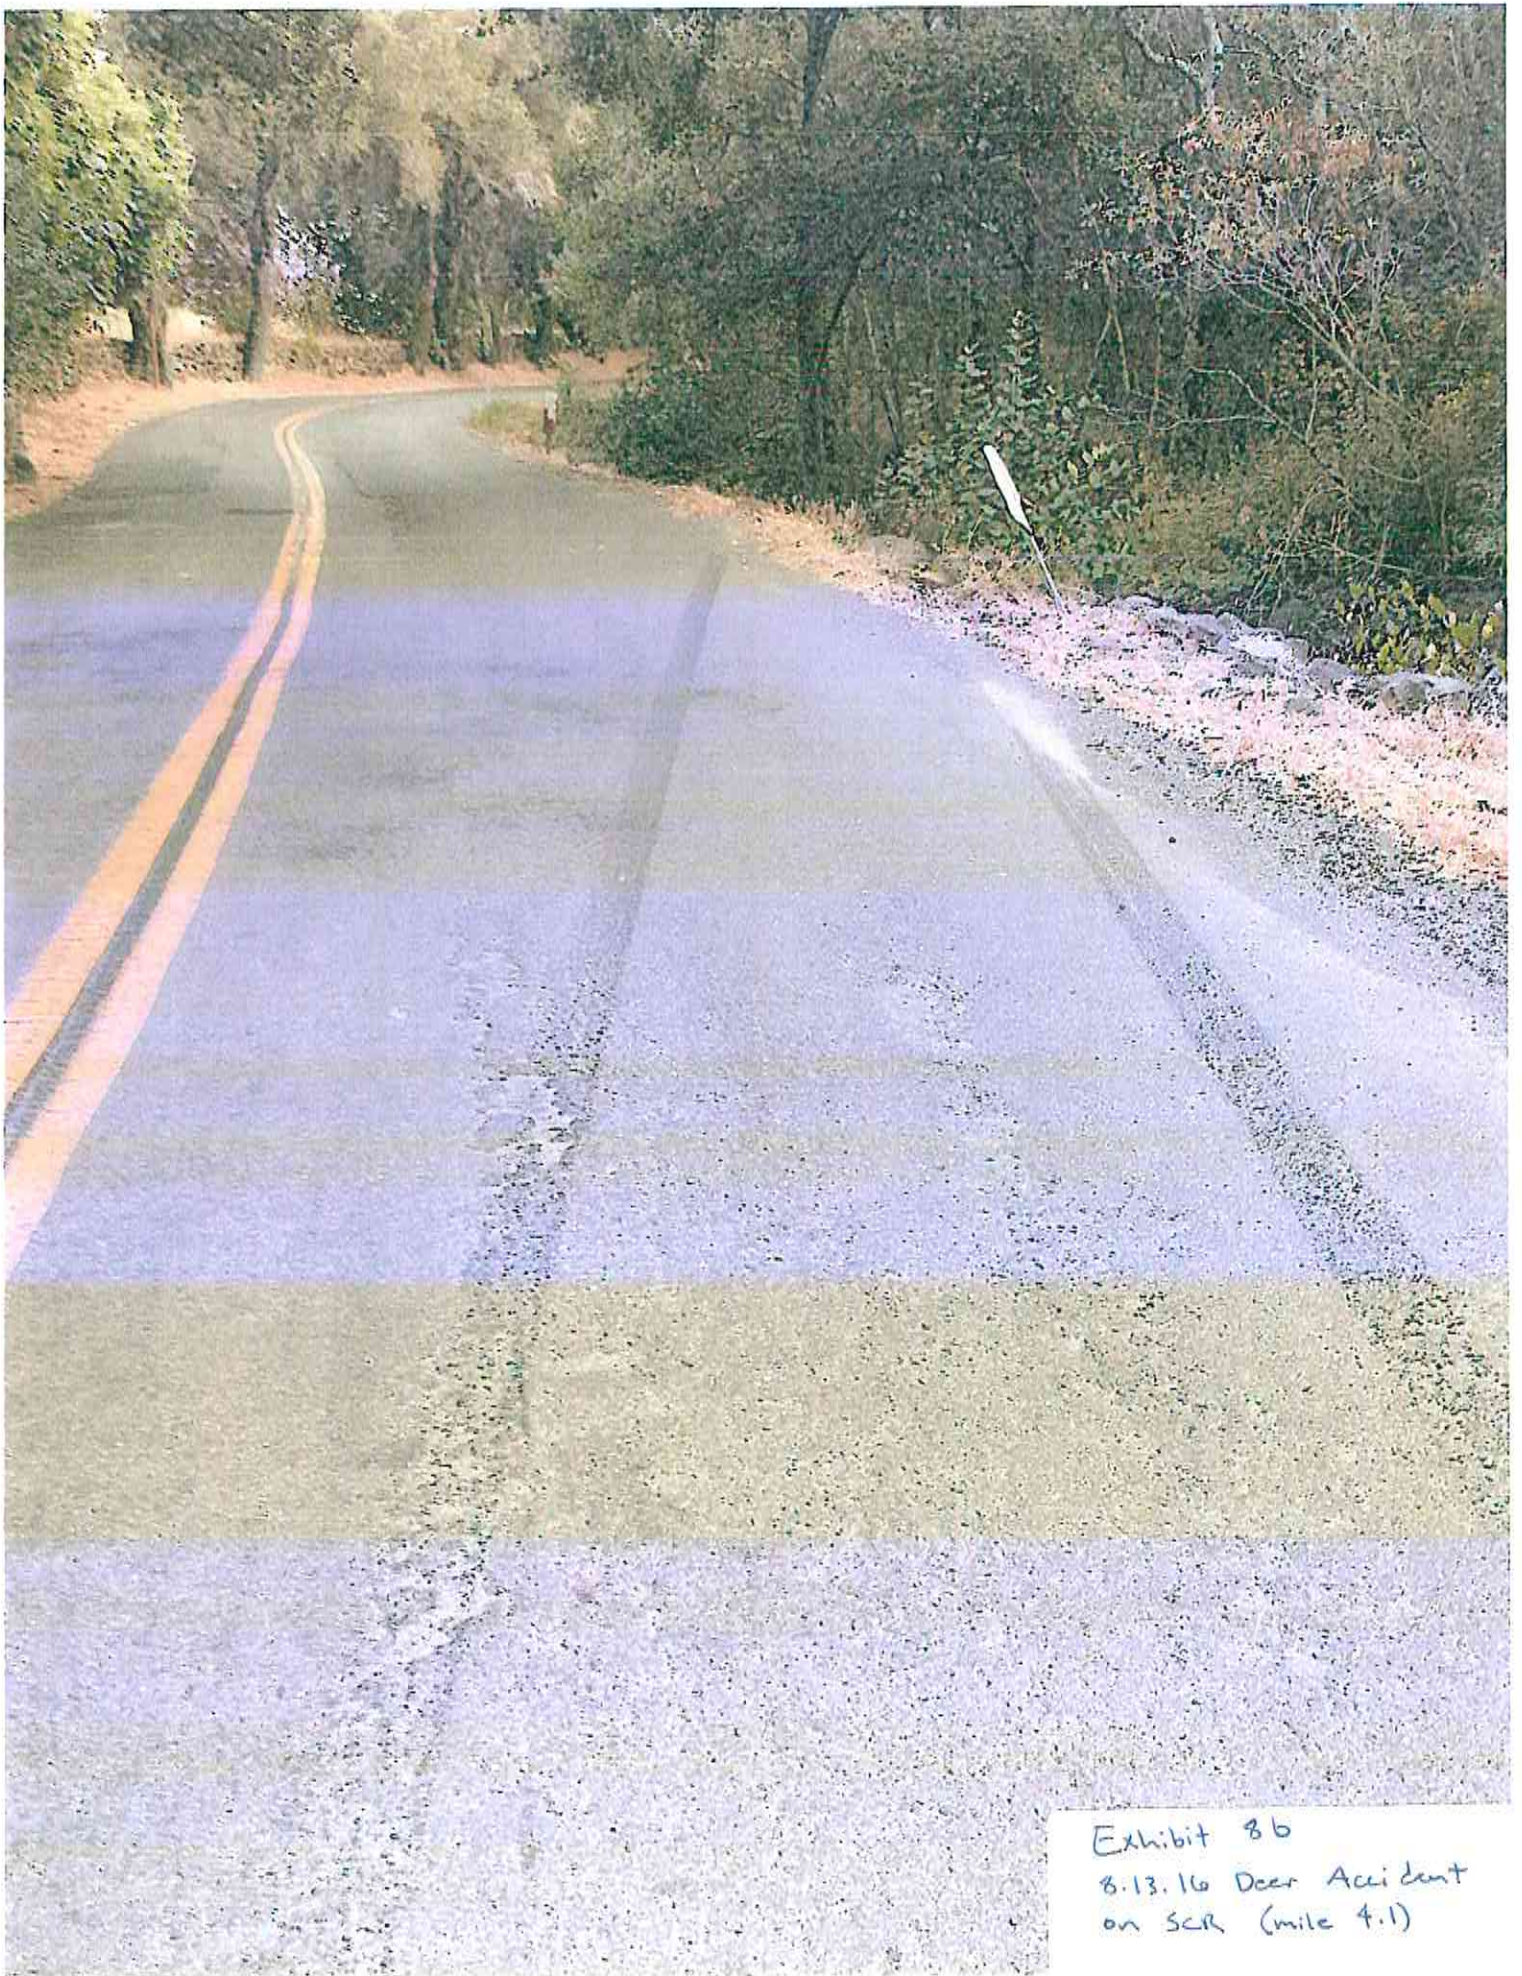

Exhibit 8b
8.13.16 Deer Accident
on SCR (mile 4.1)