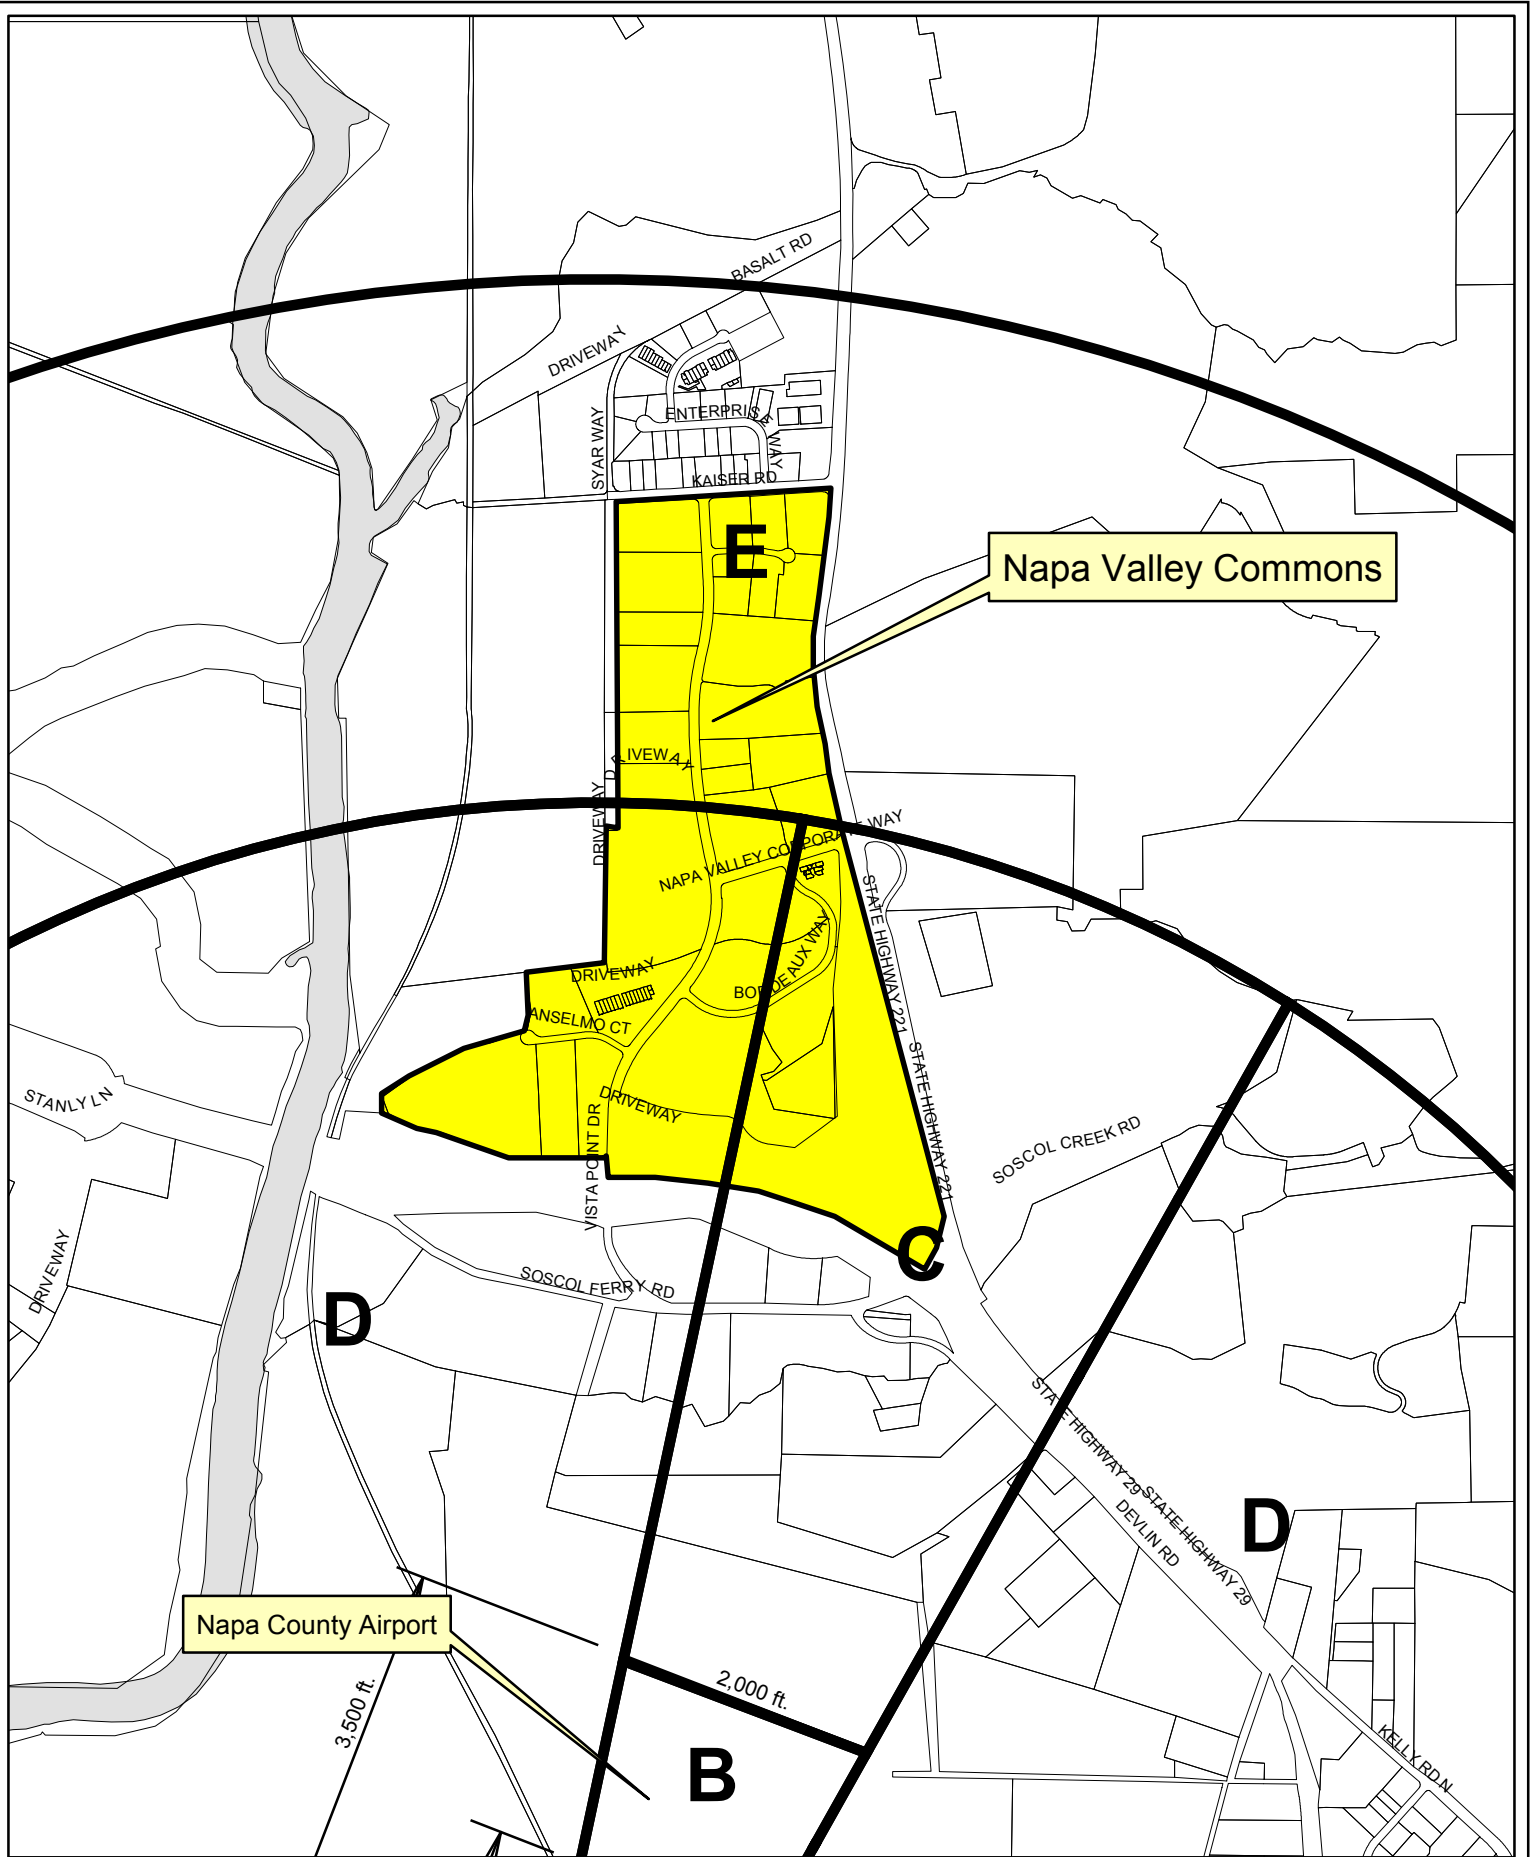

Napa Valley Commons

Napa County Airport

Compatibility Plan

Napa County Airport

0 375 750 1,500'

Napa County P.B.E.S. - 04/2014

Horizontal Datum: NAD 83,
CA State Plane Coordinates,
Zone II, feet

Disclaimer: This map was prepared for informational purposes only. No liability is assumed for the accuracy of the data delineated hereon.