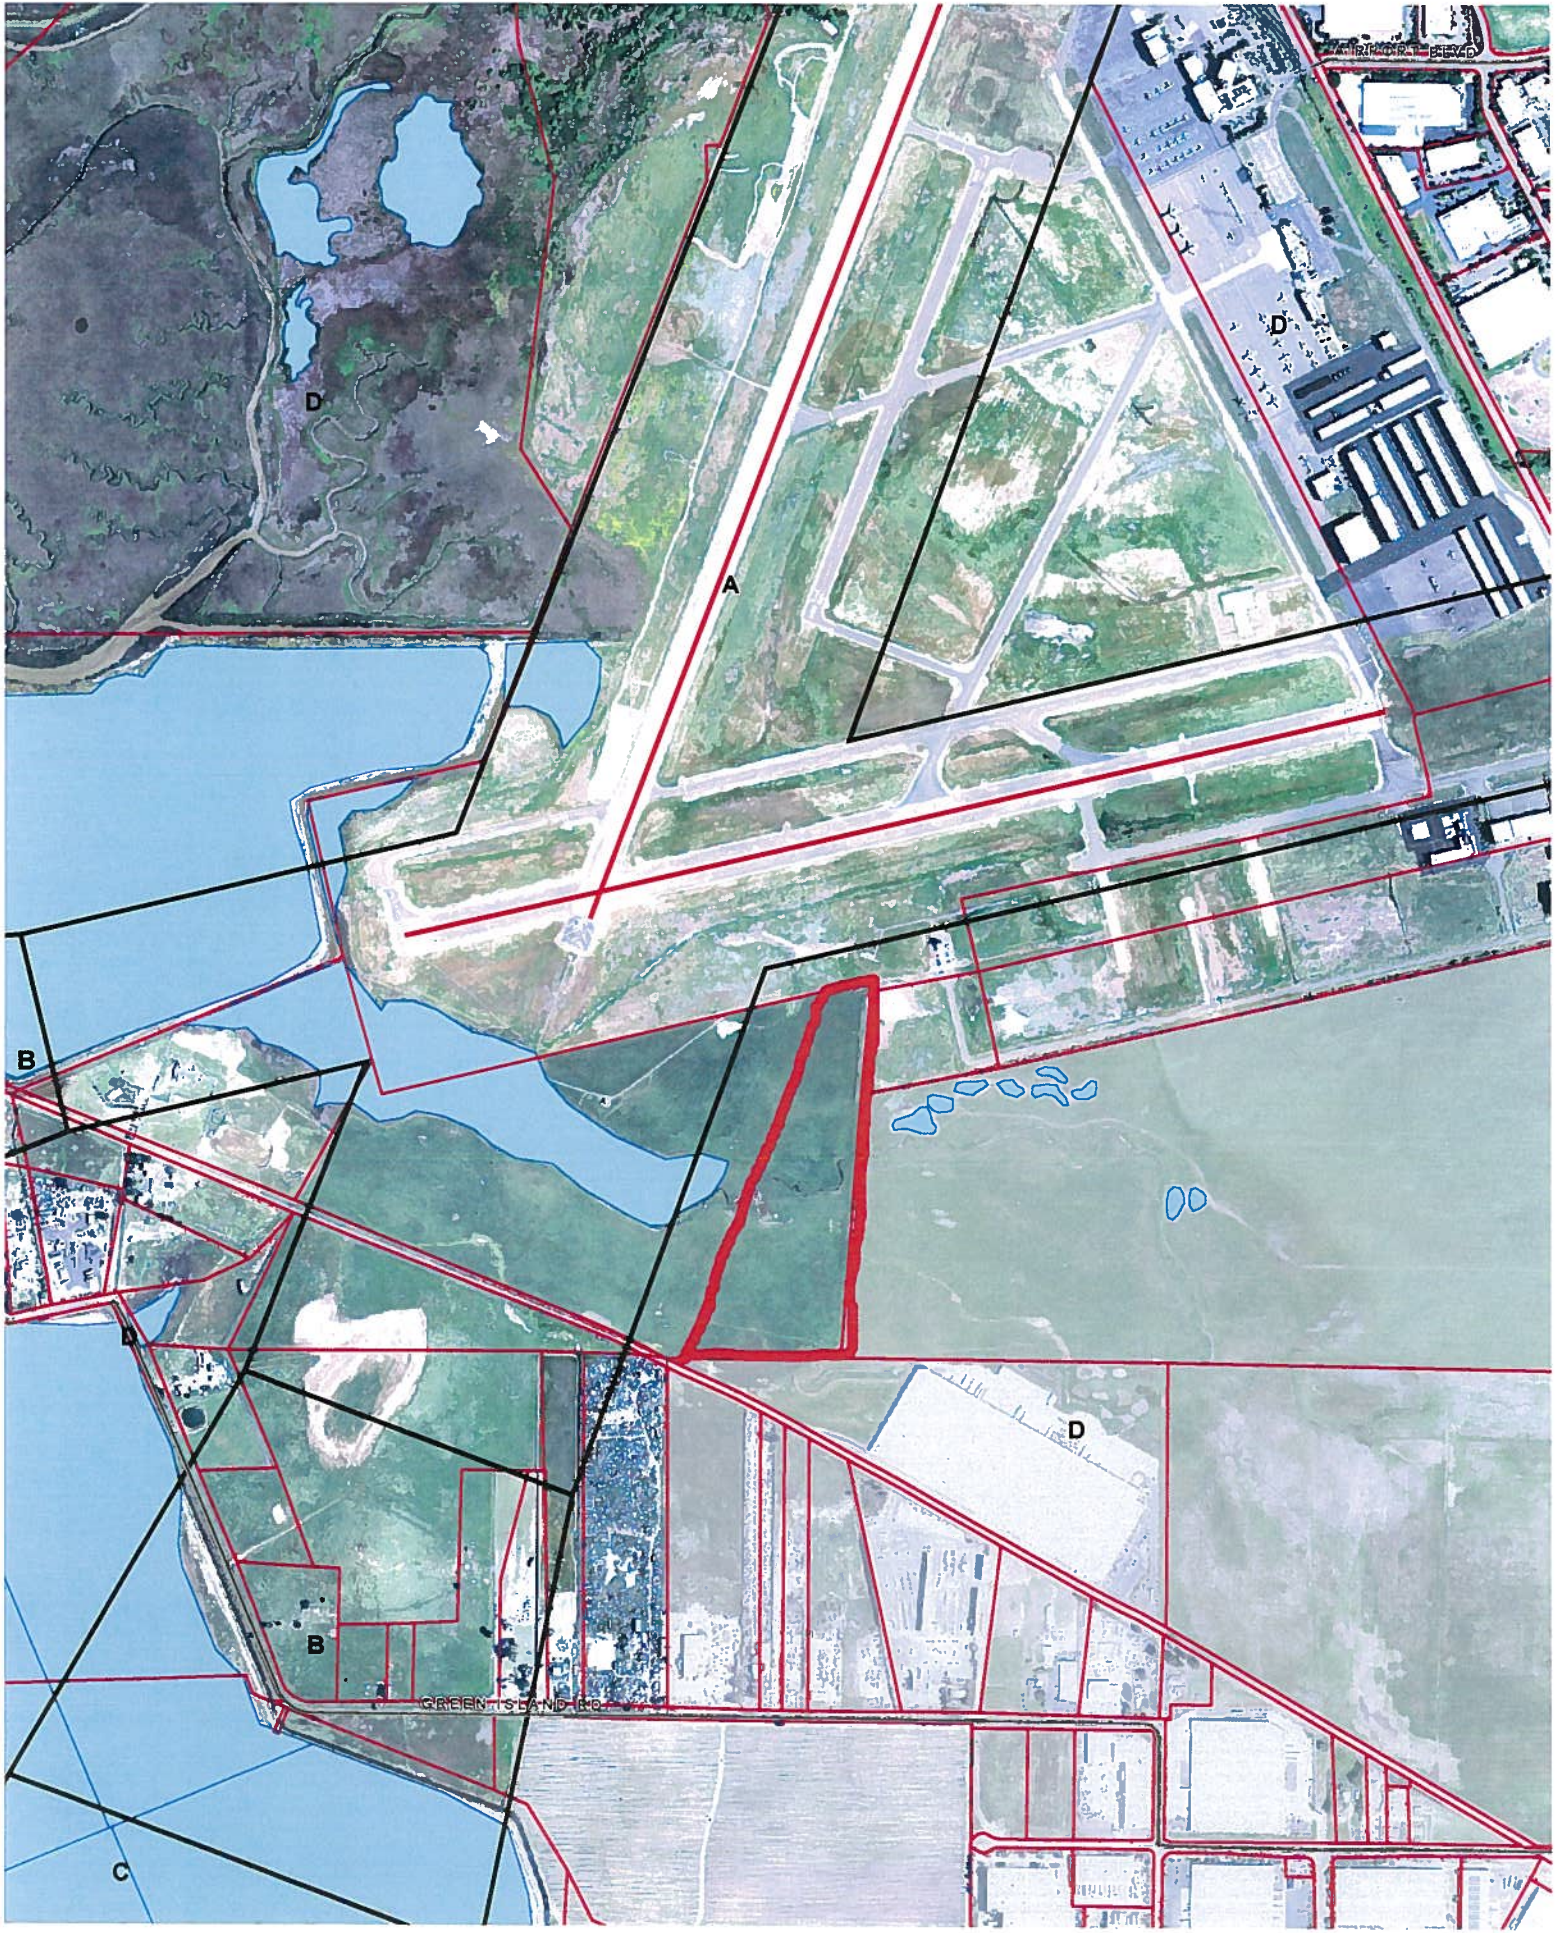

Atkins - Borges
APN 057-040-007
25.44 Ac.

D

A

D

B

D

B

GREEN SAND RD

C

Figure 5C

Airport Impact Areas Napa County Airport