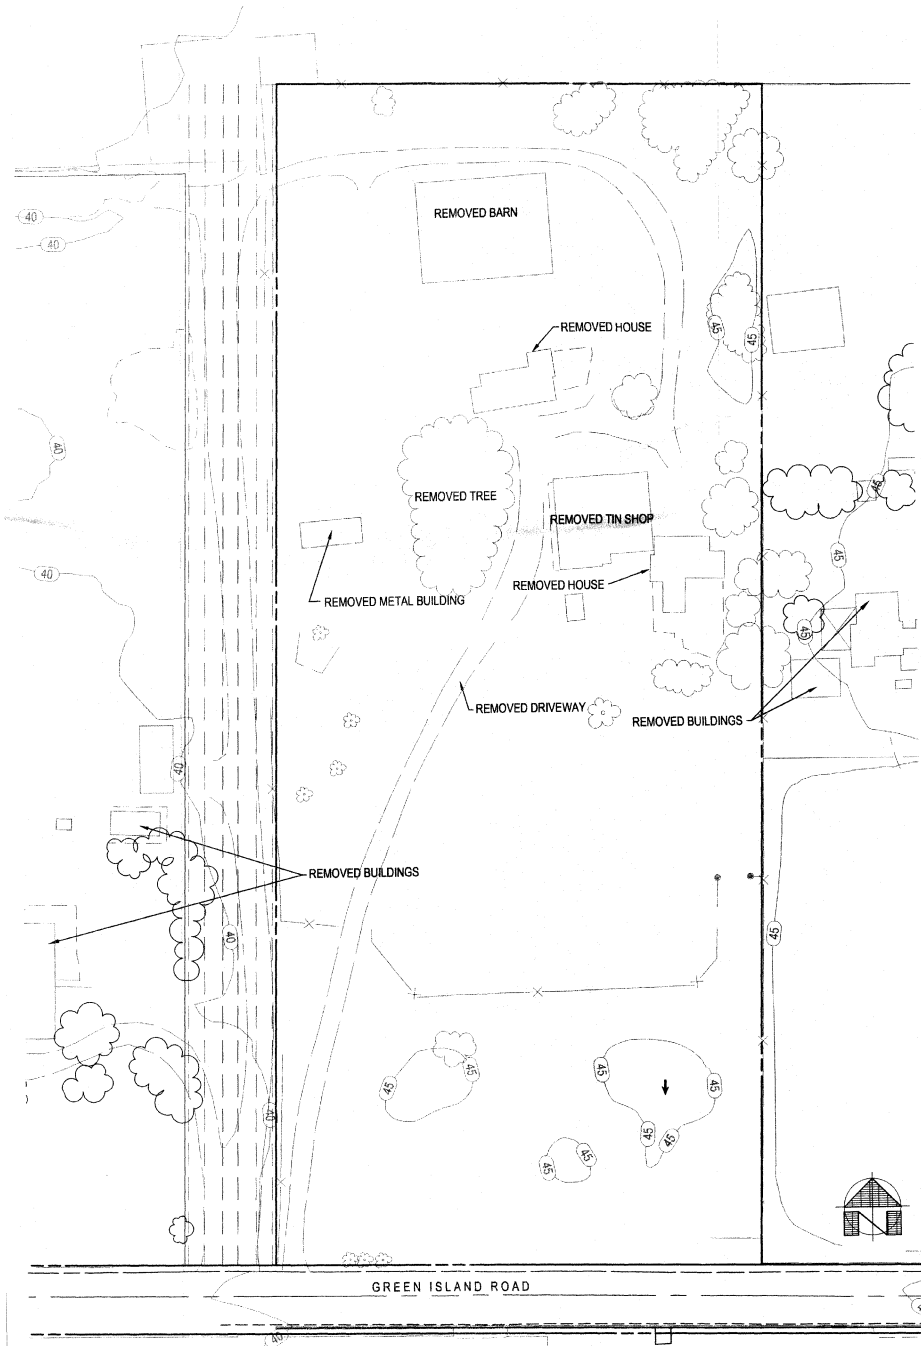

GREEN ISLAND STORAGE

EXISTING AND DEMOLITION PLAN