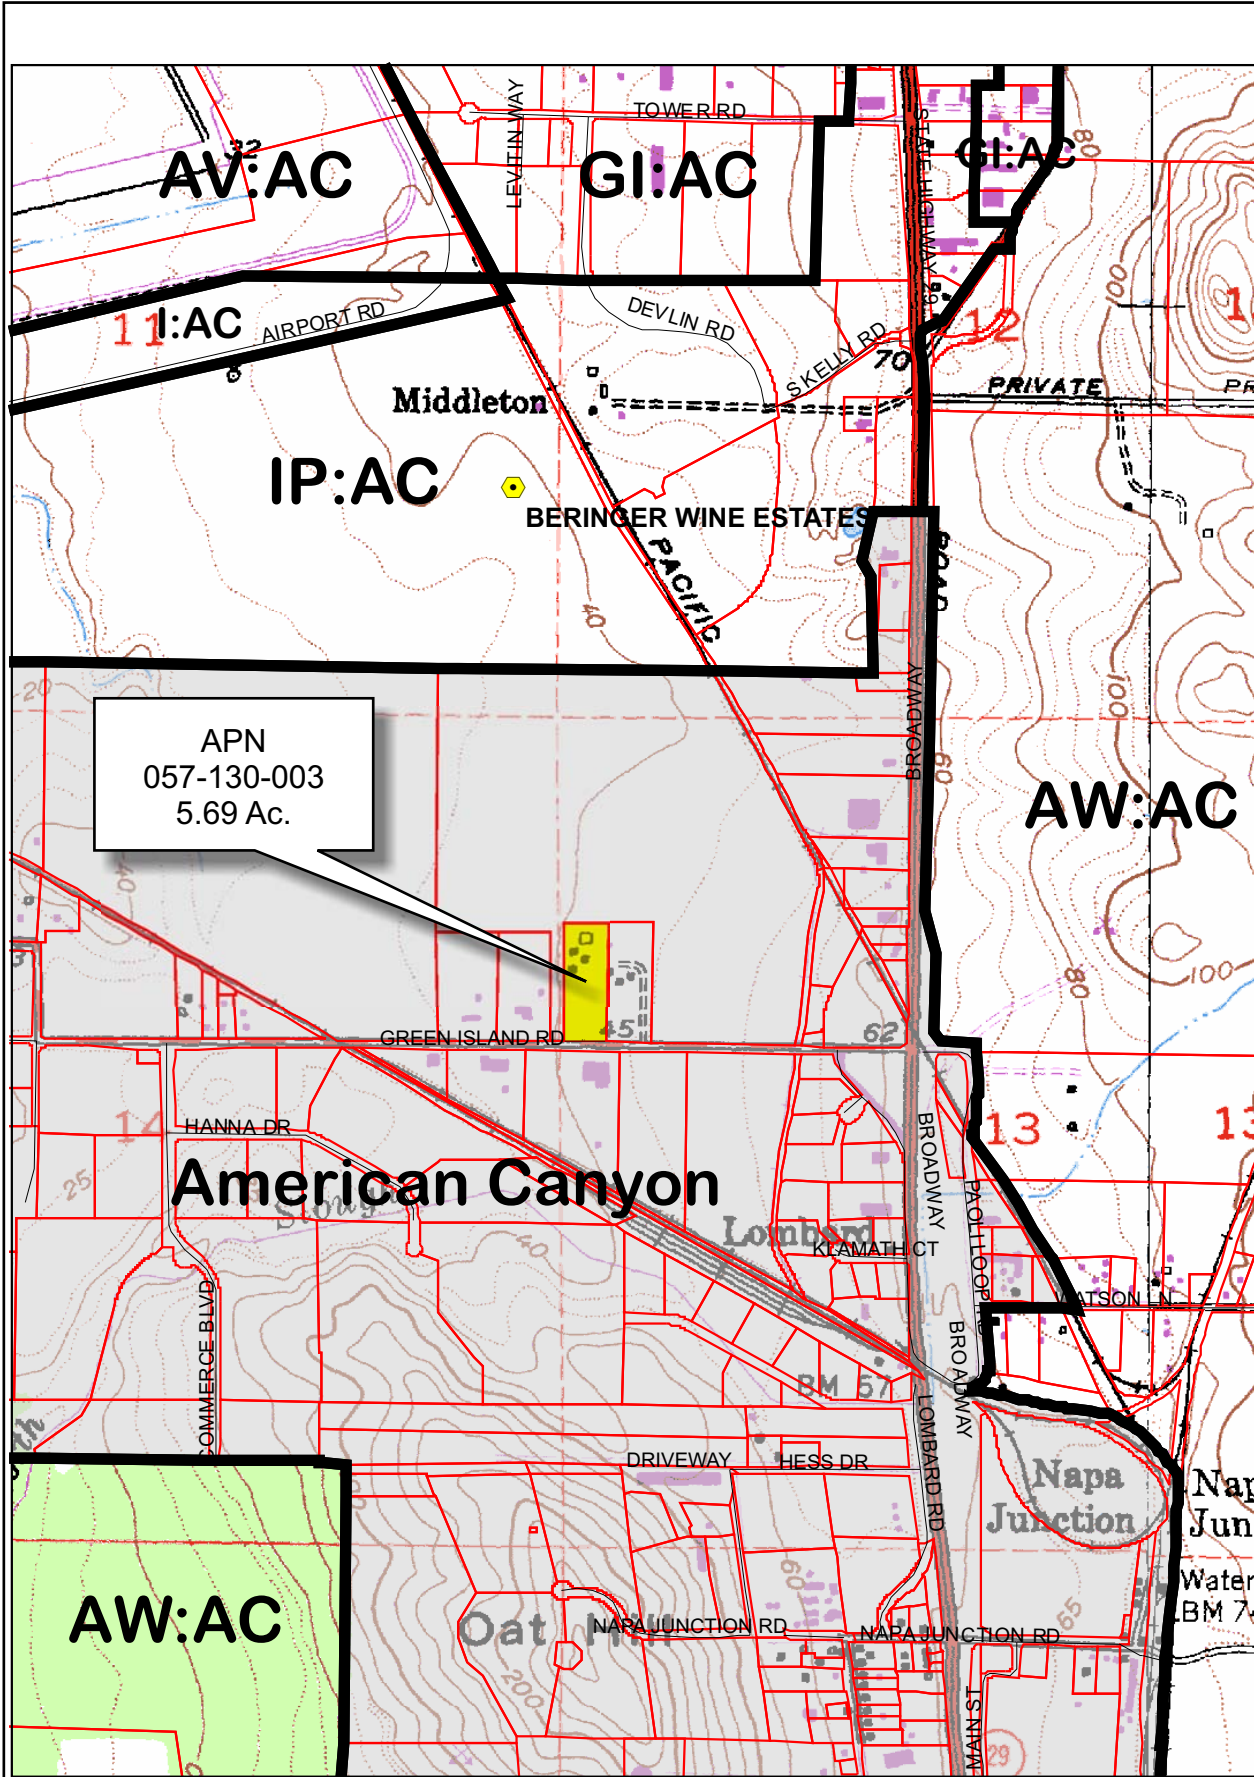

GREEN ISLAND STORAGE

APN
057-130-003
5.69 Ac.

Legend

1. Wineries in Vicinity
2. Producing
   - Approved
   - Pending
   - Zoning
   - Parcels