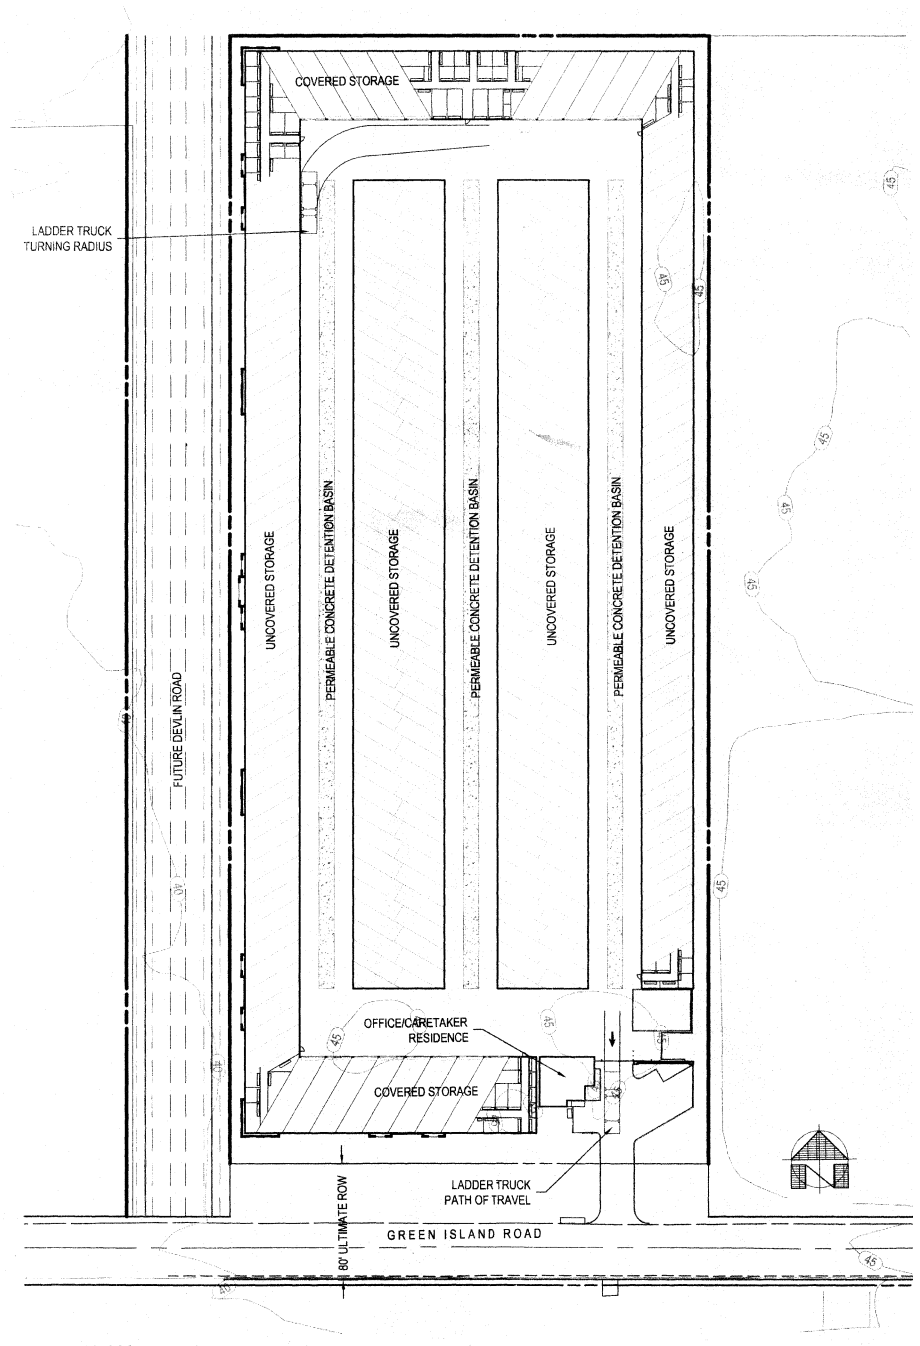

PROPOSED PLAN