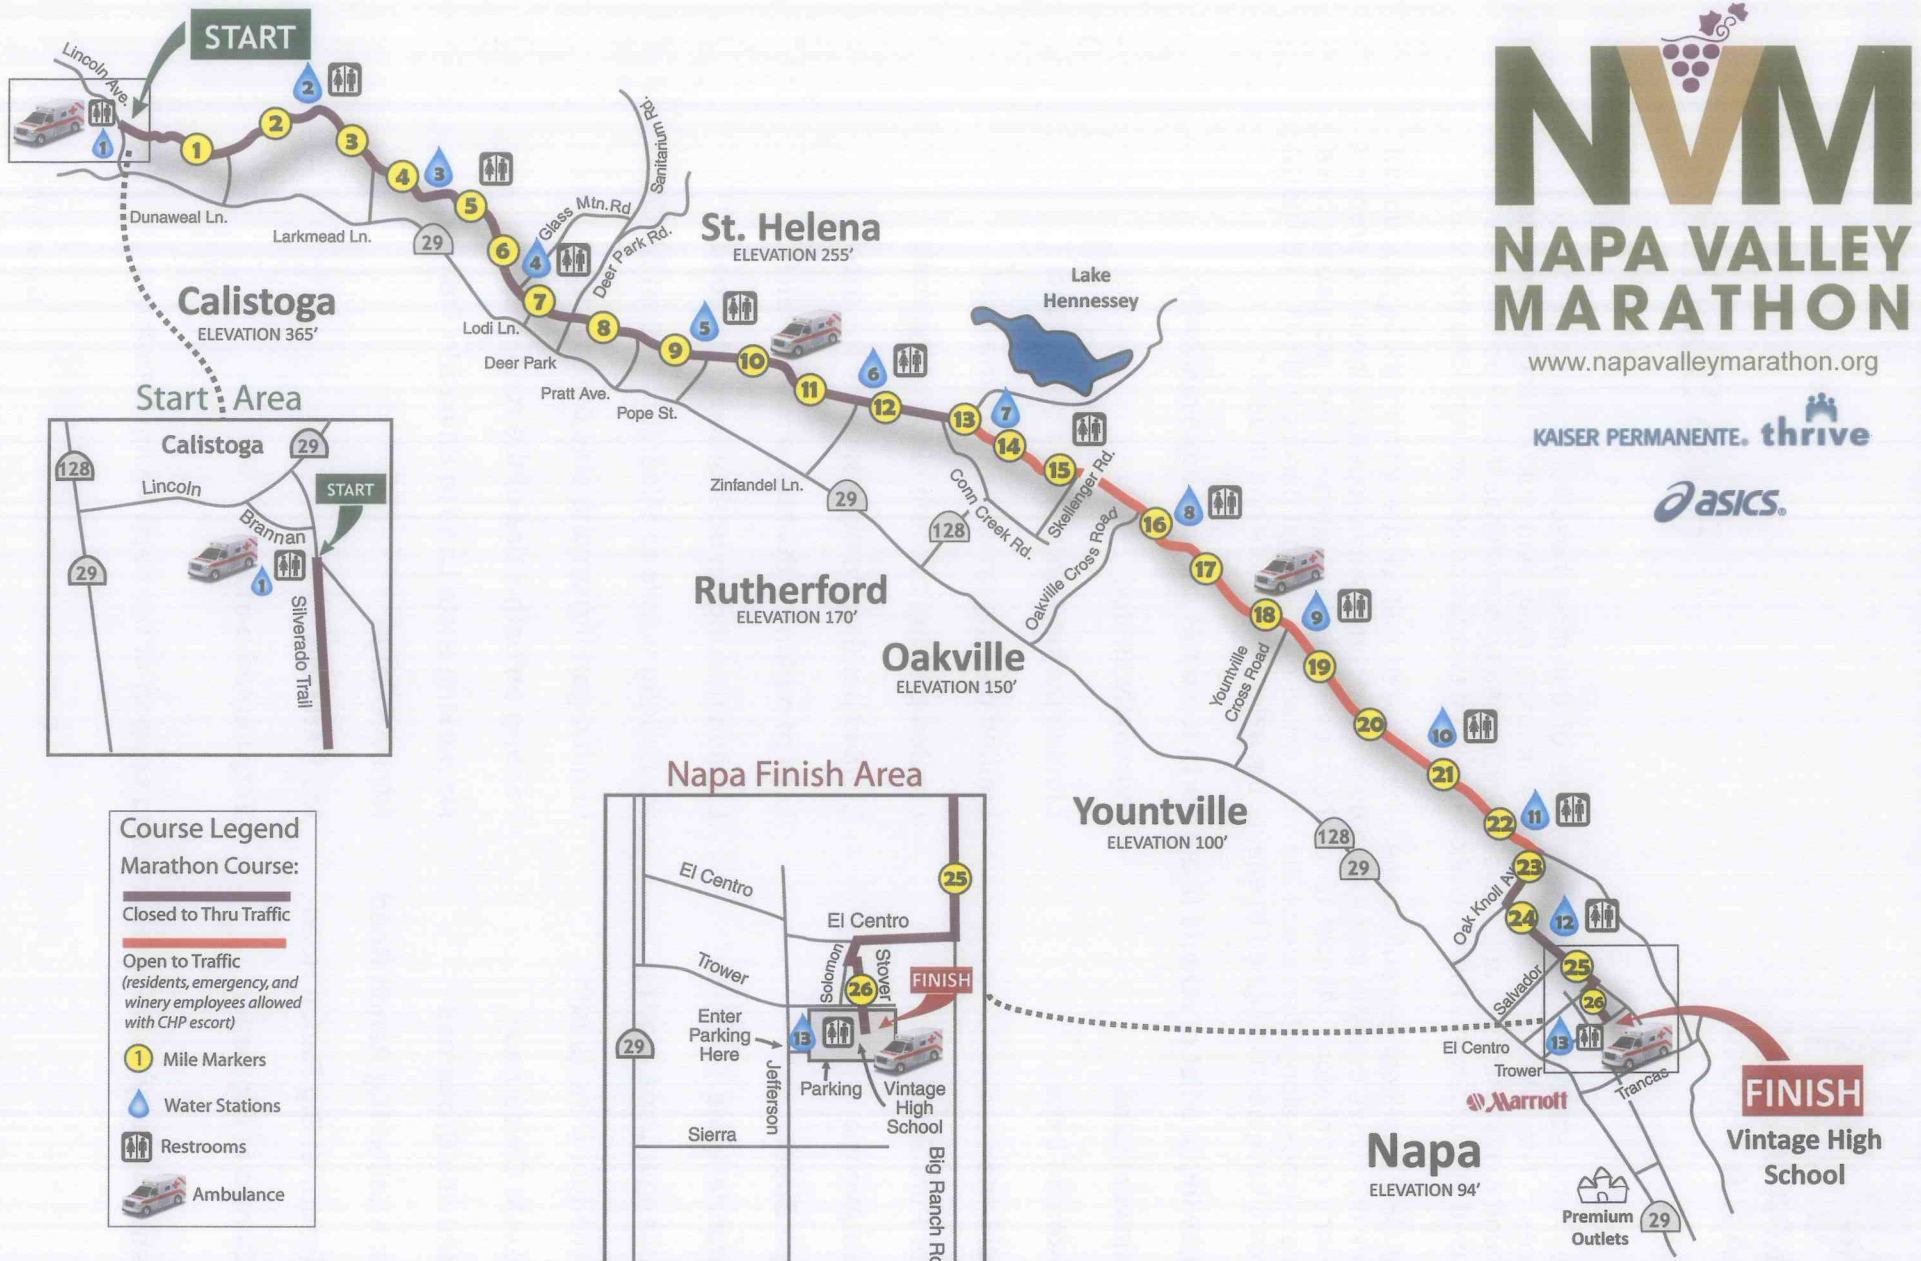

# NVM NAPA VALLEY MARATHON

www.napavalley-marathon.org

KAISER PERMANENTE. thrive

- Course Legend**
- Marathon Course:**
- Closed to Thru Traffic
  - Open to Traffic (residents, emergency, and winery employees allowed with CHP escort)
  - Mile Markers
  - Water Stations
  - Restrooms
  - Ambulance