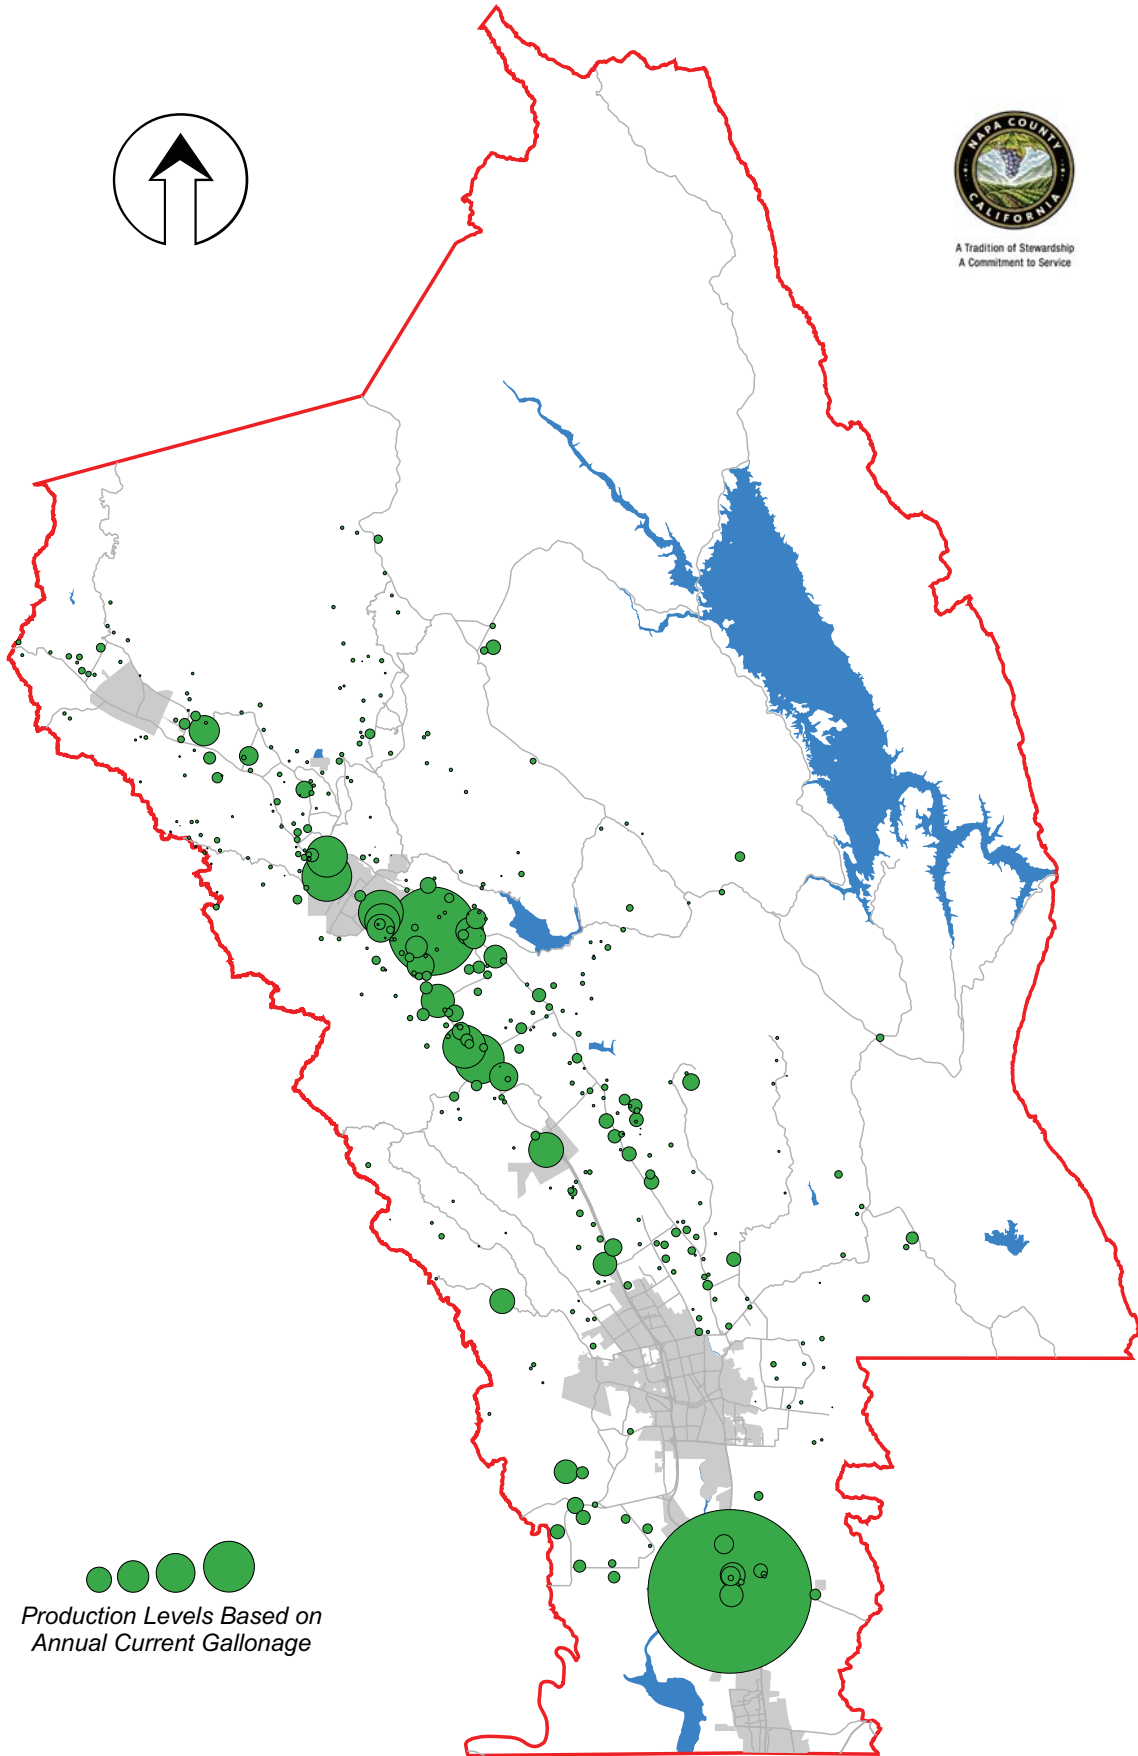

Production Levels Based on
Annual Current Gallonage

Napa County Winery Production Levels

County of Napa

Planning & Conservation

Revised Date: 11/2009