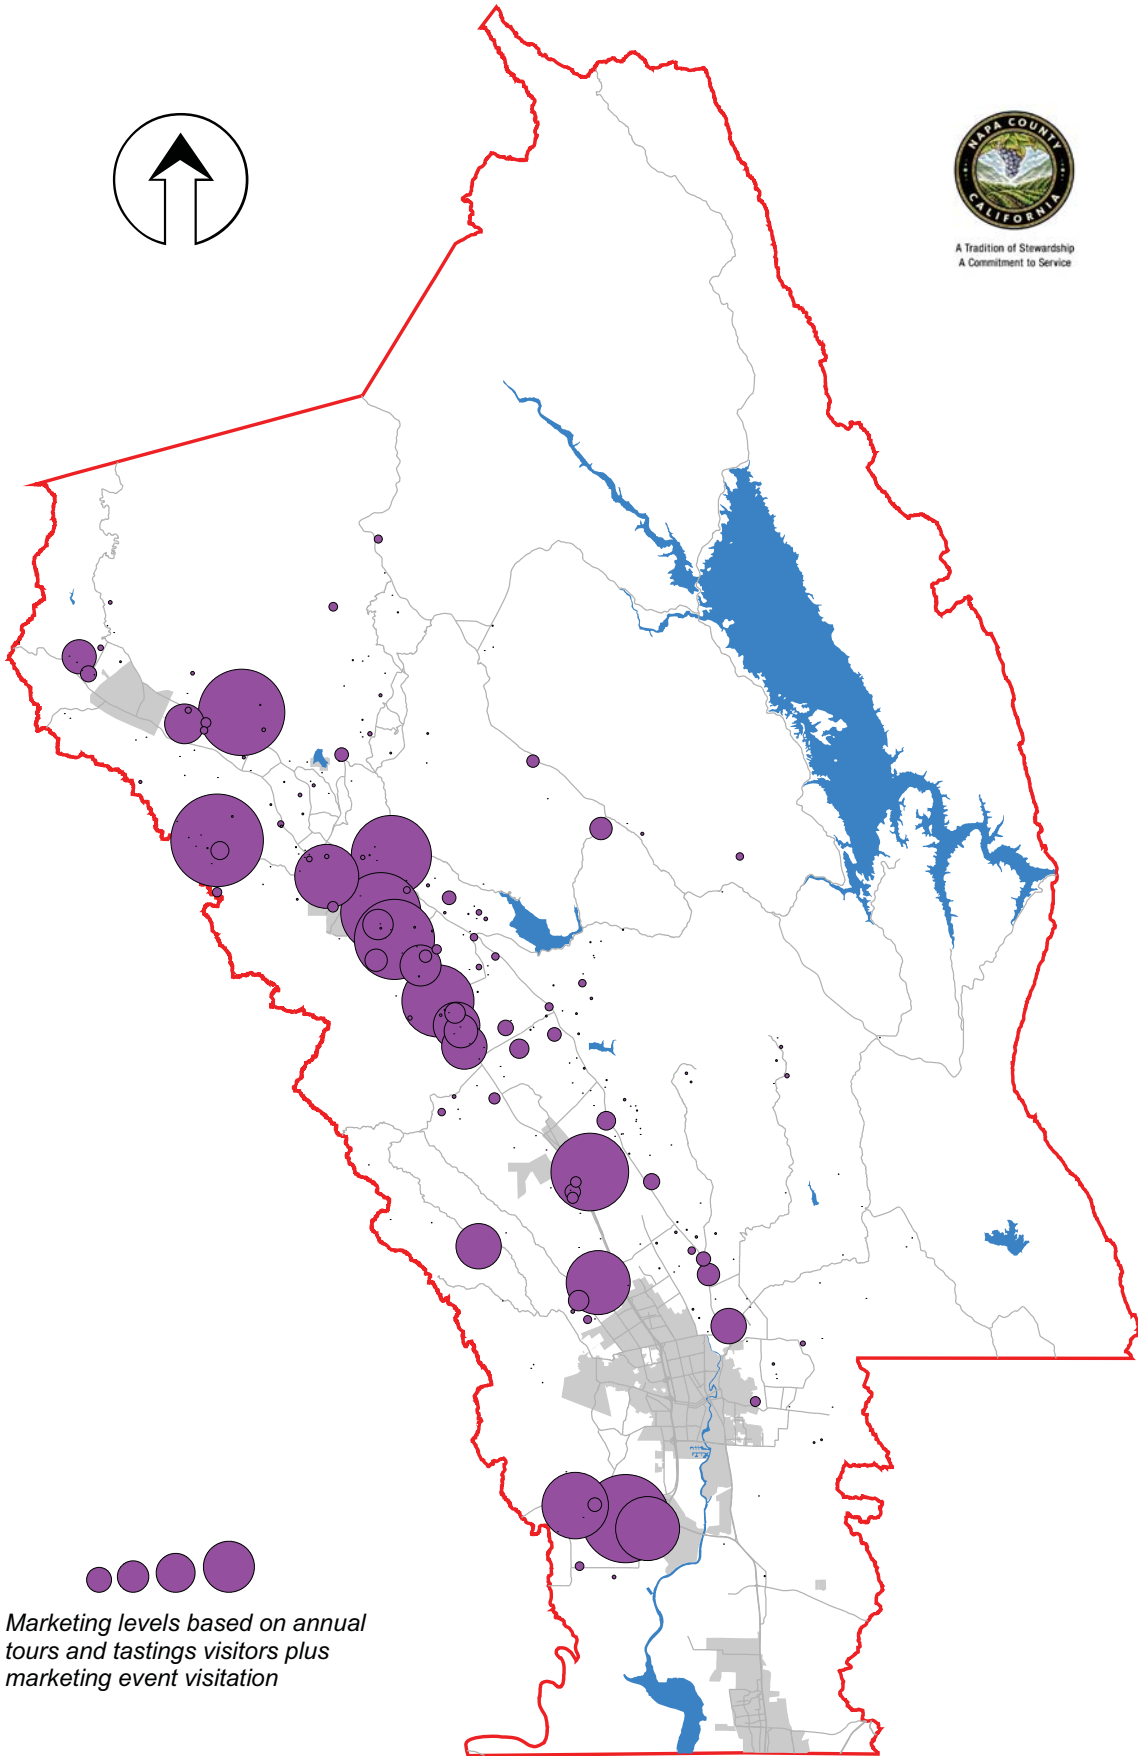

Napa County Winery Total Marketing Visitation

County of Napa

Planning & Conservation

Revised Date: 11/2009